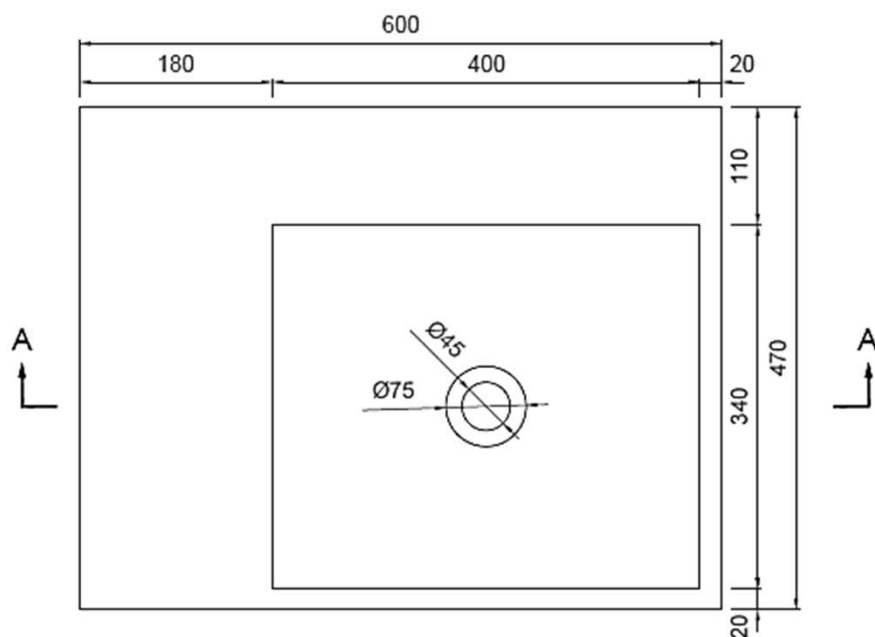

moda

Code: CUUB43M Right

Material: Isostone - 70% Limestone Composite

Size: W 600 x D 470 x H 100 mm

Warranty: 10 Years

Features:

- Wall/Bench Mounted Basin
- Smooth matt white finish (gloss by custom order)
- Italian Design & Engineering
- Solid Material
- Scratch and Stain resistance
- Repairable Material

THAIS

Specifications:

- Net Weight: 10Kg
- Crate size:
L 700, W 520, H 140mm
- Gross Weight: 15Kg

ACS
DESIGNER BATHROOMS

1300 898 889

www.acsbathrooms.com.au