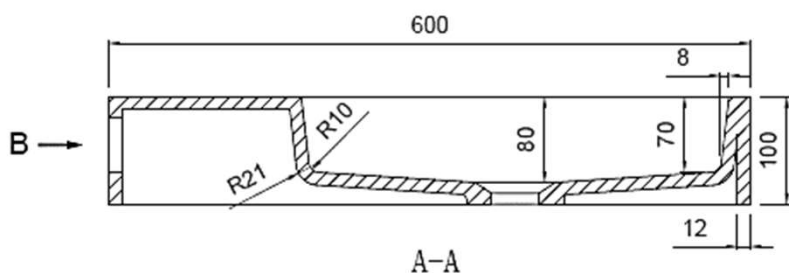

moda

Code: CUUB43M Right

Material: Isostone - 70% Limestone Composite

Size: W 600 x D 470 x H 100 mm

Warranty: 10 Years

Features:

- Wall/Bench Mounted Basin
- Smooth matt white finish (gloss by custom order)
- Italian Design & Engineering
- Solid Material
- Scratch and Stain resistance
- Repairable Material

THAIS

Specifications:

- Net Weight: 10Kg
- Crate size:
L 700, W 520, H 140mm
- Gross Weight: 15Kg

ACS
DESIGNER BATHROOMS

1300 898 889

www.acsbathrooms.com.au