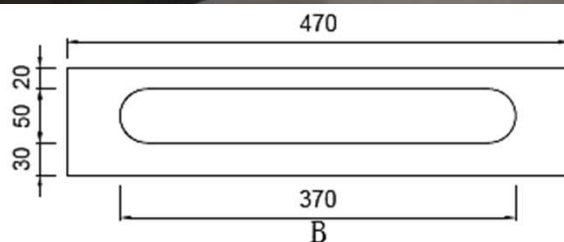

moda

Code: CUUB43M Right

Material: Isostone - 70% Limestone Composite

Size: W 600 x D 470 x H 100 mm

Warranty: 10 Years

Features:

- Wall/Bench Mounted Basin
- Smooth matt white finish (gloss by custom order)
- Italian Design & Engineering
- Solid Material
- Scratch and Stain resistance
- Repairable Material

THAIS

Specifications:

- Net Weight: 10Kg
- Crate size:
L 700, W 520, H 140mm
- Gross Weight: 15Kg

ACS
DESIGNER BATHROOMS

1300 898 889

www.acsbathrooms.com.au