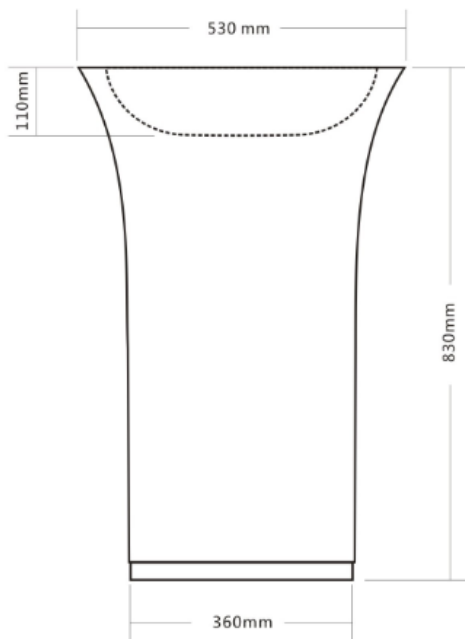

moda

STONE BASIN

- Code: CUUB80MA
- 70% Limestone Composite
- 10yr Warranty
- Smooth Solid Matt or Gloss White Finish
- Freestanding
- No Tap Hole included
- Repairable
- Australian Standard (SAI)

SYDNEY
Woollahra
163 Edgecliff Road
Woollahra NSW 2025
T 02 9386 9809

MELBOURNE
Richmond
229 Swan Street
Richmond VIC 3121
T 03 9428 9996

Our Beautiful
Stone Basin
Series are
constructed of
thick
reconstituted
limestone with a
70/30 to resin
ratio, are smooth
and silky to the
touch.