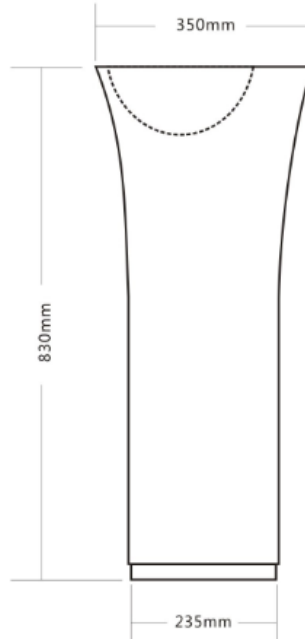

moda

STONE BASIN

- Code: CUUB80MA
- 70% Limestone Composite
- 10yr Warranty
- Smooth Solid Matt or Gloss White Finish
- Freestanding
- No Tap Hole included
- Repairable
- Australian Standard (SAI)

SYDNEY
Woollahra
163 Edgecliff Road
Woollahra NSW 2025
T 02 9386 9809