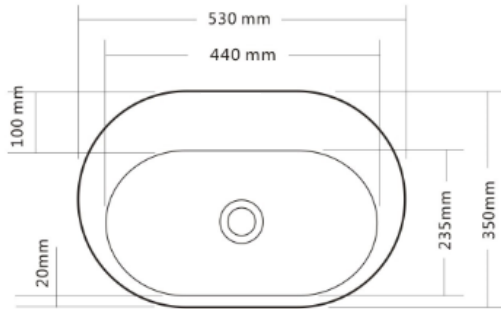

moda

STONE BASIN

- Code: CUUB80MA
- 70% Limestone Composite
- 10yr Warranty
- Smooth Solid Matt or Gloss White Finish
- Freestanding
- No Tap Hole included
- Repairable
- Australian Standard (SAI)

SYDNEY
Woollahra
163 Edgecliff Road
Woollahra NSW 2025
T 02 9386 9809