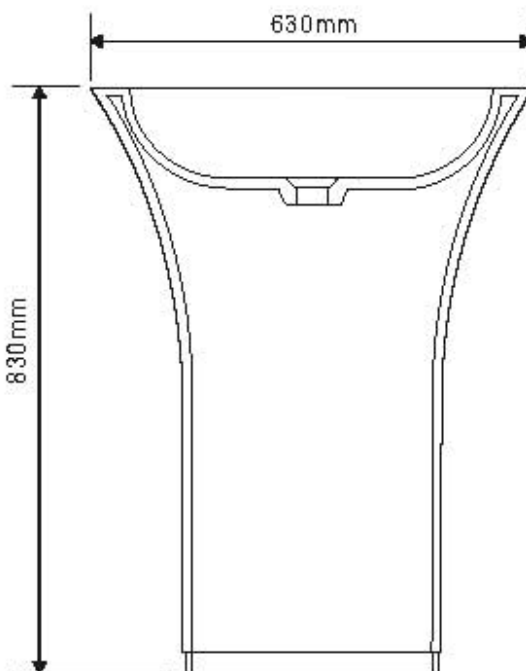

The last bastion of privacy, a space of peace and tranquillity, your Bathroom
Enjoy the look and feel of our European Bathroom fittings and fixtures.
Designed and made to the highest International and Australian standards.

moda

STONE BASIN

SYDNEY
Woollahra
163 Edgecliff Road
Woollahra NSW 2025
T 02 9386 9809

Chatswood
Unit 36/28 Barcoo Street
Chatswood NSW 2067
T 02 9882 2044

MELBOURNE
Richmond
229 Swan Street
Richmond VIC 3121
T 03 9428 9996

Our Beautiful
Stone Basin
Series are
constructed of
thick
reconstituted
limestone with a
70/30 to resin
ratio, are smooth
and silky to the
touch.

- Code: CUUB80M
- 70% Limestone Composite
- 10yr Warranty
- Smooth Solid Matt or Gloss White Finish
- Freestanding
- No Tap Hole included
- Repairable
- Australian Standard (SAI)