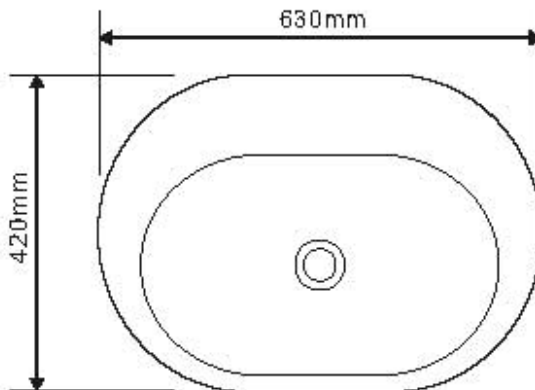

The last bastion of privacy, a space of peace and tranquillity, your Bathroom
Enjoy the look and feel of our European Bathroom fittings and fixtures.
Designed and made to the highest International and Australian standards.

moda

STONE BASIN

SYDNEY
Woollahra
163 Edgecliff Road
Woollahra NSW 2025
T 02 9386 9809

Chatswood
Unit 36/28 Barcoo Street
Chatswood NSW 2067
T 02 9882 2044

MELBOURNE
Richmond
229 Swan Street
Richmond VIC 3121
T 03 9428 9996

Our Beautiful
Stone Basin
Series are
constructed of
thick
reconstituted
limestone with a
70/30 to resin
ratio, are smooth
and silky to the
touch.

- Code: CUUB80M
- 70% Limestone Composite
- 10yr Warranty
- Smooth Solid Matt or Gloss White Finish
- Freestanding
- No Tap Hole included
- Repairable
- Australian Standard (SAI)