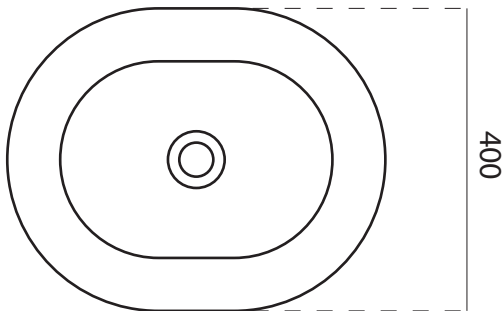

moda

Code: CUUB85M

Material: Isostone - 70% Limestone Composite

Size: W 500 x D 400 x H 820 mm

Warranty: 10 Years

Features:

- Freestanding Basin
- Smooth matt white finish (gloss by custom order)
- Italian Design & Engineering
- Solid Material
- Suits 32mm waste (not included)
- Scratch and Stain resistance
- Repairable Material
- Australian Standard (SAI)
AS/NZS 3718:2003

LARA

Specifications:

- Crate size:
W 540 x D 440 x H 850 mm
- Gross Weight: 35Kg

ACS

DESIGNER BATHROOMS

1300 898 889

www.acsbathrooms.com.au