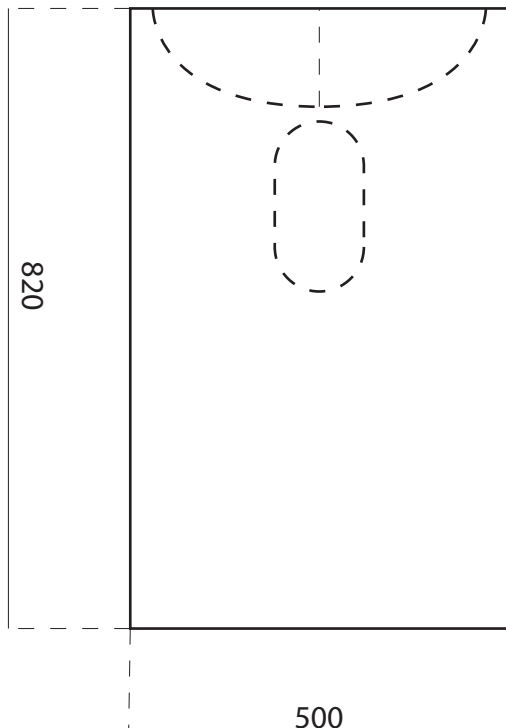

moda

Code: CUUB85M

Material: Isostone - 70% Limestone Composite

Size: W 500 x D 400 x H 820 mm

Warranty: 10 Years

Features:

- Freestanding Basin
- Smooth matt white finish (gloss by custom order)
- Italian Design & Engineering
- Solid Material
- Suits 32mm waste (not included)
- Scratch and Stain resistance
- Repairable Material
- Australian Standard (SAI)
AS/NZS 3718:2003

LARA

Specifications:

- Crate size:
W 540 x D 440 x H 850 mm
- Gross Weight: 35Kg

ACS

DESIGNER BATHROOMS

1300 898 889

www.acsbathrooms.com.au