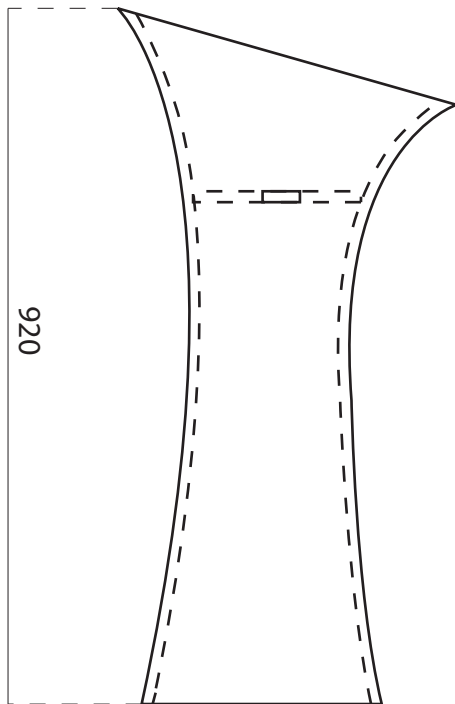

moda

Code: CUUB86M

Material: Isostone - 70% Limestone Composite

Size: W 460 x D 460 x H 920 mm

Warranty: 10 Years

Features:

- Freestanding Basin
- Smooth matt white finish (gloss by custom order)
- Italian Design & Engineering
- Solid Material
- Suits 32mm waste (not included)
- Scratch and Stain resistance
- Repairable Material
- Australian Standard (SAI)
AS/NZS 3718:2003

MADILYN

Specifications:

- Crate size:
W 500 x D 500 x H 950 mm
- Gross Weight: 35Kg

WaterMark
LIC. WMKA00381
SAI GLOBAL

Australian
Standard

ACS

DESIGNER BATHROOMS

1300 898 889