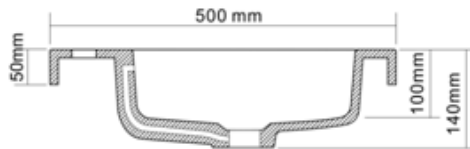

STONE BASIN

- Code: CUUB89G
- Semi Inset / Vanity Basin
- Dimensions – 1050L x 500W x 140H mm
- 70% Limestone Composite
- 10yr Warranty
- Gloss White Finish
- No Tap Hole
- 32mm waste (not included)
- Repairable
- (Image is for display purposes only)

SYDNEY
Woollahra
163 Edgecliff Road
Woollahra NSW 2025
T 02 9386 9809

Crows Nest
113A Willoughby Road
Crows Nest NSW 2065
T 02 9460 6111

MELBOURNE
Richmond
229 Swan Street
Richmond VIC 3121
T 03 9428 9996

QUEENSLAND
Fortitude Valley
Shop 2, 826 Ann Street
Fortitude Valley QLD 4006
T 07 3852 6363

Our Beautiful
Stone Basin
Series are
constructed of
thick
reconstituted
limestone with a
70/30 to resin
ratio, are smooth
and silky to the
touch.