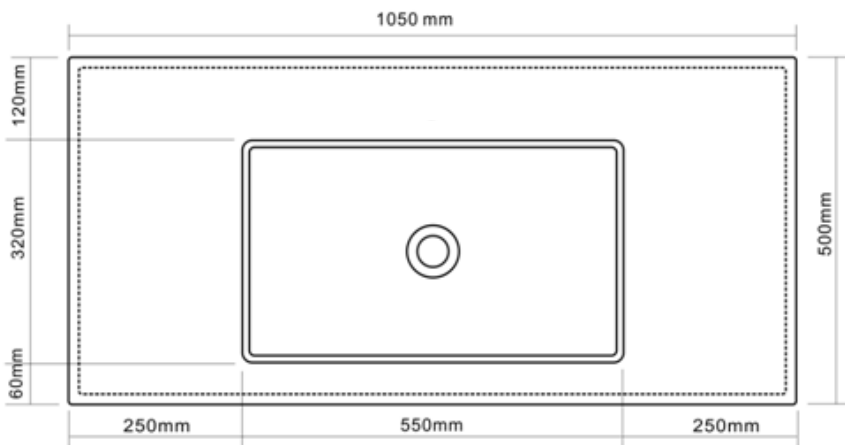

The last bastion of privacy, a space of peace and tranquillity, your Bathroom
Enjoy the look and feel of our European Bathroom fittings and fixtures.
Designed and made to the highest International and Australian standards.

moda

STONE BASIN

- Code: CUUB89G
- Semi Inset / Vanity Basin
- Dimensions – 1050L x 500W x 140H mm
- 70% Limestone Composite
- 10yr Warranty
- Gloss White Finish
- No Tap Hole
- 32mm waste (not included)
- Repairable
- (Image is for display purposes only)

SYDNEY
Woollahra
163 Edgecliff Road
Woollahra NSW 2025
T 02 9386 9809

Crows Nest
113A Willoughby Road
Crows Nest NSW 2065
T 02 9460 6111

MELBOURNE
Richmond
229 Swan Street
Richmond VIC 3121
T 03 9428 9996

QUEENSLAND
Fortitude Valley
Shop 2, 826 Ann Street
Fortitude Valley QLD 4006
T 07 3852 6363

Our Beautiful
Stone Basin
Series are
constructed of
thick
reconstituted
limestone with a
70/30 to resin
ratio, are smooth
and silky to the
touch.