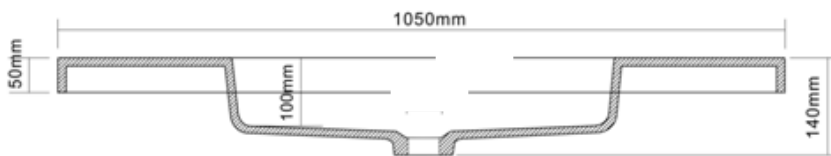

The last bastion of privacy, a space of peace and tranquillity, your Bathroom
Enjoy the look and feel of our European Bathroom fittings and fixtures.
Designed and made to the highest International and Australian standards.

moda

STONE BASIN

- Code: CUUB89G
- Semi Inset / Vanity Basin
- Dimensions – 1050L x 500W x 140H mm
- 70% Limestone Composite
- 10yr Warranty
- Gloss White Finish
- No Tap Hole
- 32mm waste (not included)
- Repairable
- (Image is for display purposes only)

SYDNEY
Woollahra
163 Edgecliff Road
Woollahra NSW 2025
T 02 9386 9809

Crows Nest
113A Willoughby Road
Crows Nest NSW 2065
T 02 9460 6111

MELBOURNE
Richmond
229 Swan Street
Richmond VIC 3121
T 03 9428 9996

QUEENSLAND
Fortitude Valley
Shop 2, 826 Ann Street
Fortitude Valley QLD 4006
T 07 3852 6363

Our Beautiful
Stone Basin
Series are
constructed of
thick
reconstituted
limestone with a
70/30 to resin
ratio, are smooth
and silky to the
touch.