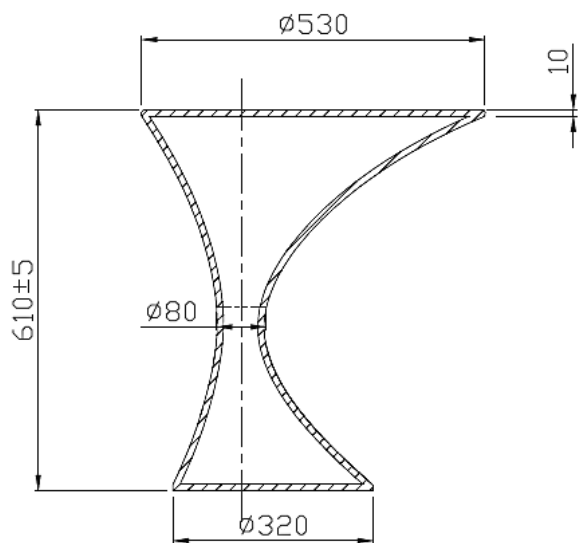

moda

Code: CUUB96aM

Material: Isostone - 70% Limestone Composite

Size: W 530 x D 530 x H 610 mm

Warranty: 10 Years

Features:

- Table
- Smooth matt white finish (gloss by custom order)
- Italian Design & Engineering
- Solid Material
- Scratch and Stain resistance
- Repairable Material

PERLA

Specifications:

- Crate size:
W 580 x D 580 x H 700 mm
- Gross Weight: 41Kg

ACS
DESIGNER BATHROOMS

1300 898 889

www.acsbathrooms.com.au