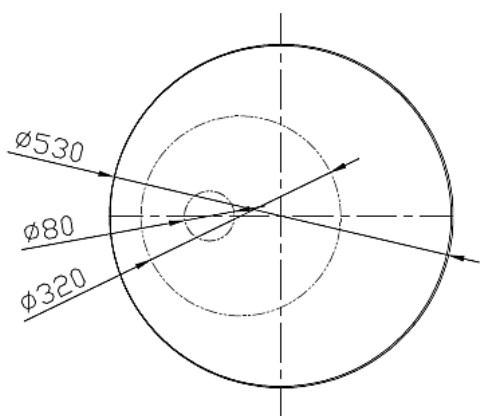

moda

Code: CUUB96aM

Material: Isostone - 70% Limestone Composite

Size: W 530 x D 530 x H 610 mm

Warranty: 10 Years

Features:

- Table
- Smooth matt white finish (gloss by custom order)
- Italian Design & Engineering
- Solid Material
- Scratch and Stain resistance
- Repairable Material

PERLA

Specifications:

- Crate size:
W 580 x D 580 x H 700 mm
- Gross Weight: 41Kg

ACS
DESIGNER BATHROOMS

1300 898 889

www.acsbathrooms.com.au