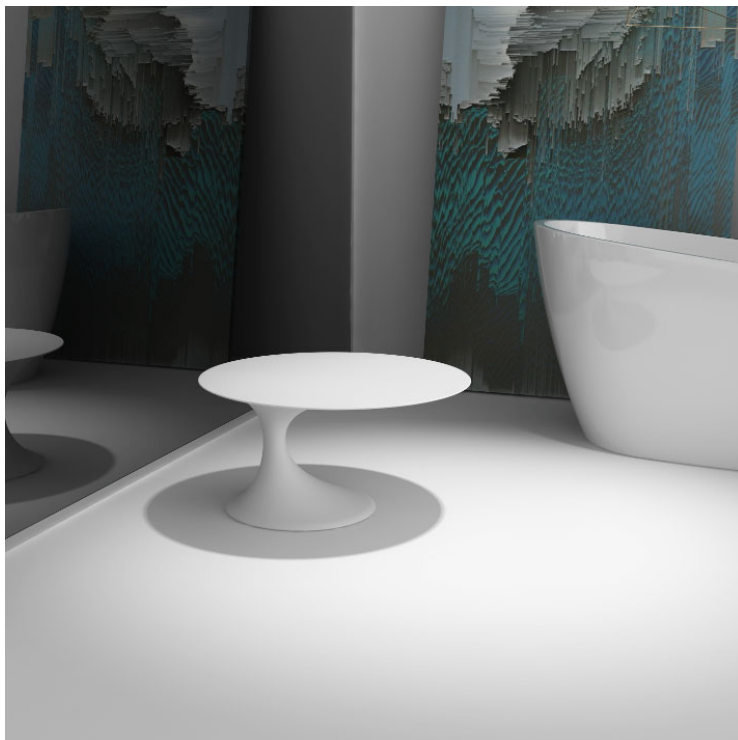

moda

Code: CUUB96bM

Material: Isostone - 70% Limestone Composite

Size: W 700 x D 700 x H 395 mm

Warranty: 10 Years

Features:

- Table
- Smooth matt white finish (gloss by custom order)
- Italian Design & Engineering
- Solid Material
- Scratch and Stain resistance
- Repairable Material

PERLA

Specifications:

- Crate size:
W 750 x D 750 x H 450 mm
- Gross Weight: 46Kg

ACS
DESIGNER BATHROOMS

1300 898 889

www.acsbathrooms.com.au