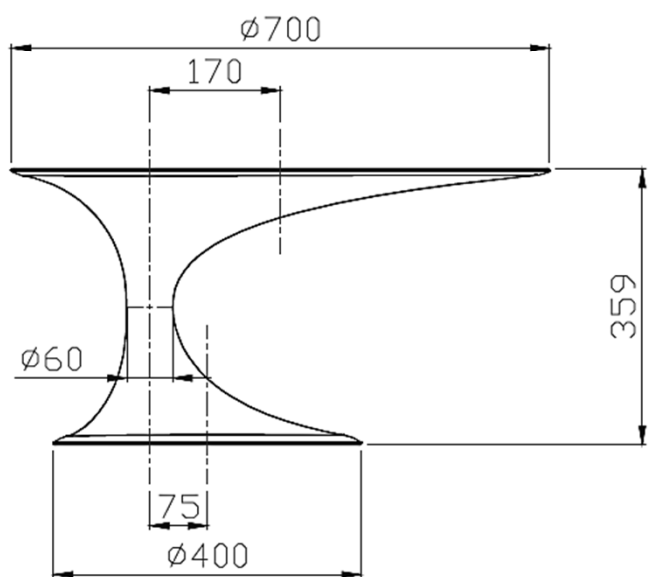

moda

Code: CUUB96bM

Material: Isostone - 70% Limestone Composite

Size: W 700 x D 700 x H 395 mm

Warranty: 10 Years

Features:

- Table
- Smooth matt white finish (gloss by custom order)
- Italian Design & Engineering
- Solid Material
- Scratch and Stain resistance
- Repairable Material

PERLA

Specifications:

- Crate size:
W 750 x D 750 x H 450 mm
- Gross Weight: 46Kg

ACS
DESIGNER BATHROOMS

1300 898 889

www.acsbathrooms.com.au