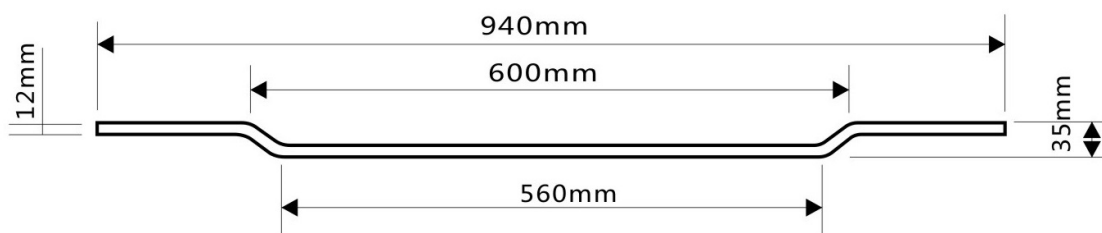

WaterMark
LIC WMKA00381
SAI GLOBAL

ACS

DESIGNER BATHROOMS

1300 898 889

www.acsbathrooms.com.au