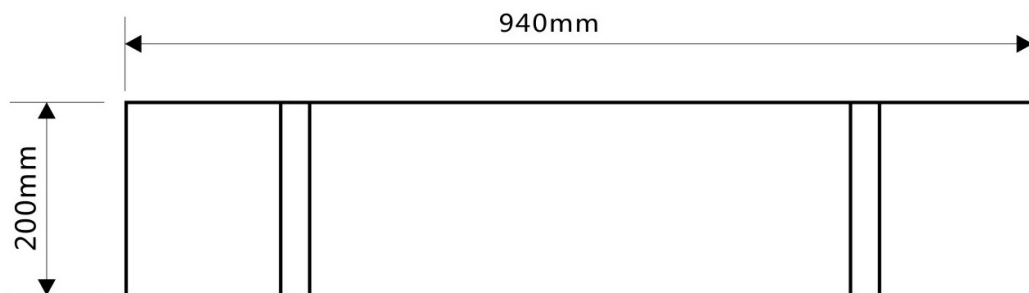

moda

Code: CUUB97M

Material: Isostone - 70% Limestone Composite

Size: W 940 x D 200 x H 35 mm

Warranty: 10 Years

Features:

- Bath Tray
- Smooth matt white finish (gloss by custom order)
- Italian Design & Engineering
- Solid Material
- Scratch and Stain resistance
- Repairable Material

MAX

Specifications:

- Gross Weight: 7Kg