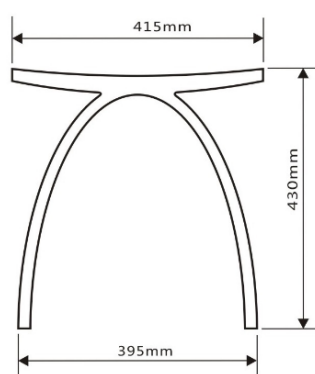

Richmond

229 Swan Street

Richmond VIC 3121

T 03 9428 9996

- Code: CUUB98M
- Bathroom Stool
- 70% Limestone Composite
- 10yr Warranty
- Smooth Solid Matt White Finish
- Repairable
- Weight Limit 200kg
- Australian Standard (SAI)