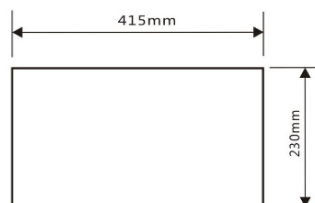

Richmond

229 Swan Street

Richmond VIC 3121

T 03 9428 9996

- Code: CUUB98M
- Bathroom Stool
- 70% Limestone Composite
- 10yr Warranty
- Smooth Solid Matt White Finish
- Repairable
- Weight Limit 200kg
- Australian Standard (SAI)