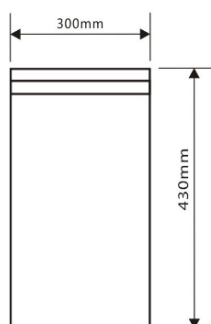

Richmond

229 Swan Street

Richmond VIC 3121

T 03 9428 9996

- Code: CUUB98M
- Bathroom Stool
- 70% Limestone Composite
- 10yr Warranty
- Smooth Solid Matt White Finish
- Repairable
- Weight Limit 200kg
- Australian Standard (SAI)