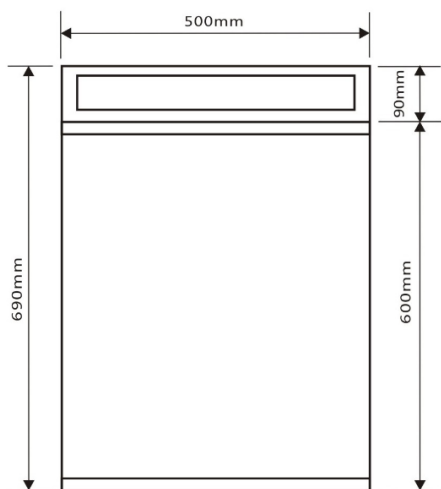

moda

CHRISTINA Freestanding Bath Towel Stand

SYDNEY
Woollahra
163 Edgecliff Road
Woollahra NSW 2025
T 02 9386 9809

MELBOURNE
Richmond
229 Swan Street
Richmond VIC 3121
T 03 9428 9996

Our Beautiful
Stone Basin
Series are
constructed of
thick
reconstituted
limestone with a
70/30 to resin
ratio, are smooth
and silky to the
touch.

- Code: CUUB99M
- Freestanding Bath Towel Stand
- 70% Limestone Composite
- 10yr Warranty
- Smooth Solid Matt White Finish
- Repairable
- Australian Standard (SAI)