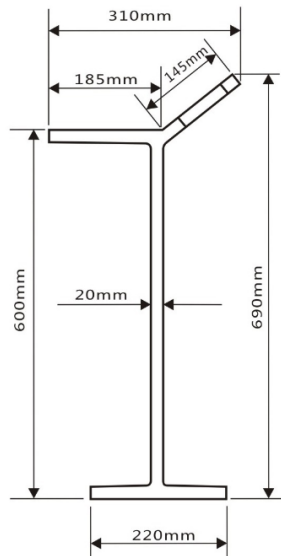

moda

CHRISTINA Freestanding Bath Towel Stand

SYDNEY
Woollahra
163 Edgecliff Road
Woollahra NSW 2025
T 02 9386 9809

MELBOURNE
Richmond
229 Swan Street
Richmond VIC 3121
T 03 9428 9996

Our Beautiful
Stone Basin
Series are
constructed of
thick
reconstituted
limestone with a
70/30 to resin
ratio, are smooth
and silky to the
touch.

- Code: CUUB99M
- Freestanding Bath Towel Stand
- 70% Limestone Composite
- 10yr Warranty
- Smooth Solid Matt White Finish
- Repairable
- Australian Standard (SAI)