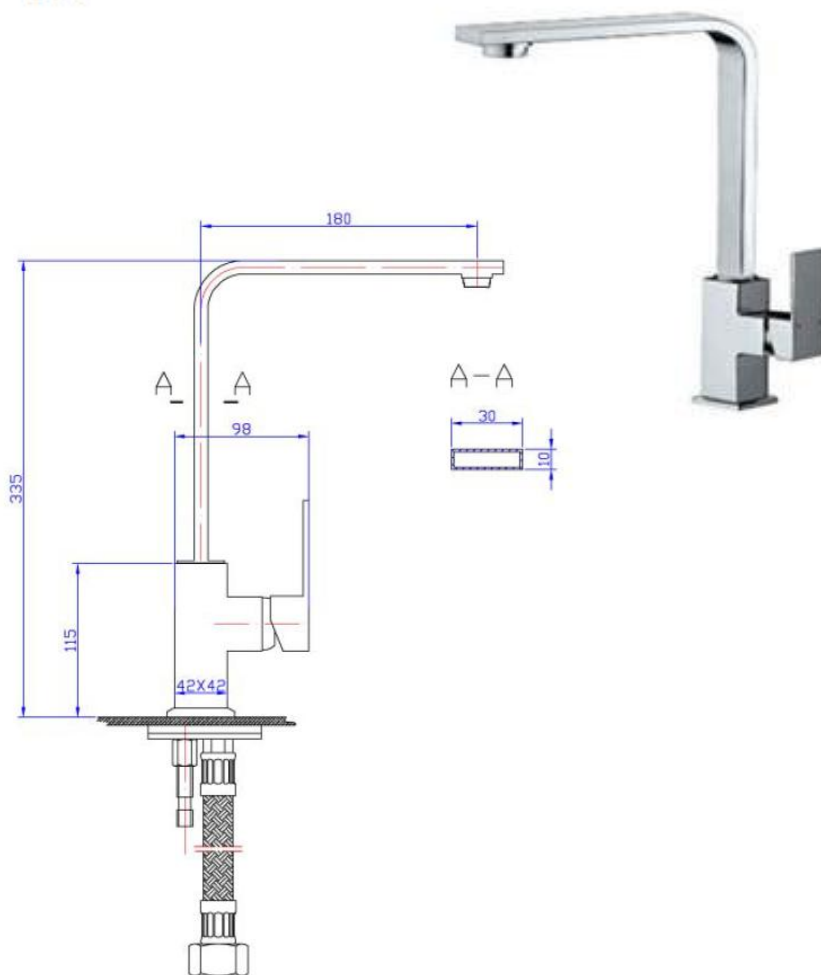

The last bastion of privacy, a space of peace and tranquillity, your Bathroom
Enjoy the look and feel of our European Bathroom fittings and fixtures.
Designed and made to the highest International and Australian standards.

motivo

**KITCHEN SINK MIXER
F-29**

SYDNEY

Woollahra

163 Edgecliff Road

Woollahra NSW 2025

T 02 9386 9809

Crows Nest

113A Willoughby Road

Crows Nest NSW 2065

T 02 9460 6111

MELBOURNE

Richmond

229 Swan Street

Richmond VIC 3121

T 03 9428 9996

QUEENSLAND

Fortitude Valley

Shop 2, 826 Ann Street

Fortitude Valley QLD 4006

T 07 3852 6363

- Code: F-29
- Superior Quality
- DR Brass Construction
- Polished Chrome Finish
- WELS 5 Star Rating
- 6 Litres per minute
- WELS Licence Number:0175
- WELS Registration No: T06973
- Australian Standard (SA)
- AS/NZS 3718:2003