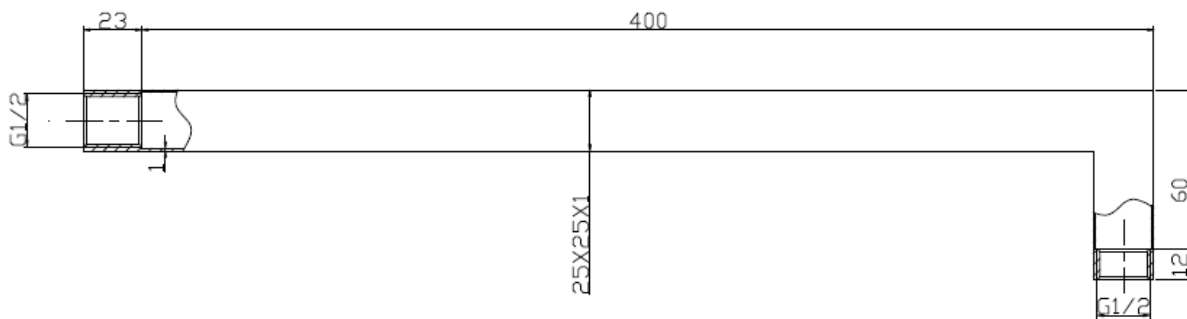

## SHOWER WALL ARM SQUARE

- Code: G0014
- Superior Quality
- DR Brass Construction
- Polished Chrome
- Australian Standard (SAI)
- AS/NZS 3718:2003

SYDNEY  
Woollahra  
163 Edgecliff Road  
Woollahra NSW 2025  
T 02 9386 9809