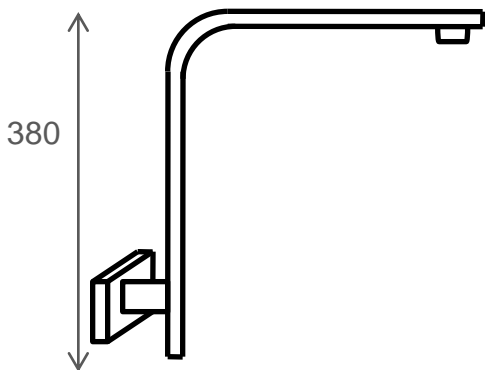

motivo

SHOWER WALL ARM GOOSE NECK SQUARE

- Code: G0021
- Height = 270mm
- Projection is 380mm
- Superior Quality
- DR Brass Construction
- Polished Chrome
- Australian Standard (SAI)
- AS/NZS 3718:2003

SYDNEY