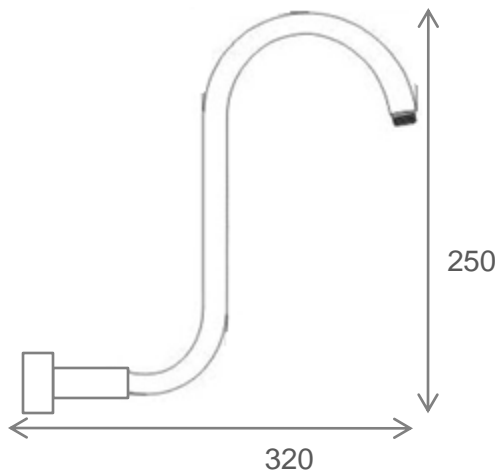

motivo

SHOWER WALL ARM GOOSE NECK ROUND

- Height = 250mm
- Projection = 320mm

- Code: CUSTOM
- Superior Quality
- DR Brass Construction
- Polished Chrome
- Australian Standard (SAI)
- AS/NZS 3718:2003

SYDNEY
Woollahra
163 Edgecliff Road
Woollahra NSW 2025
T 02 9386 9809