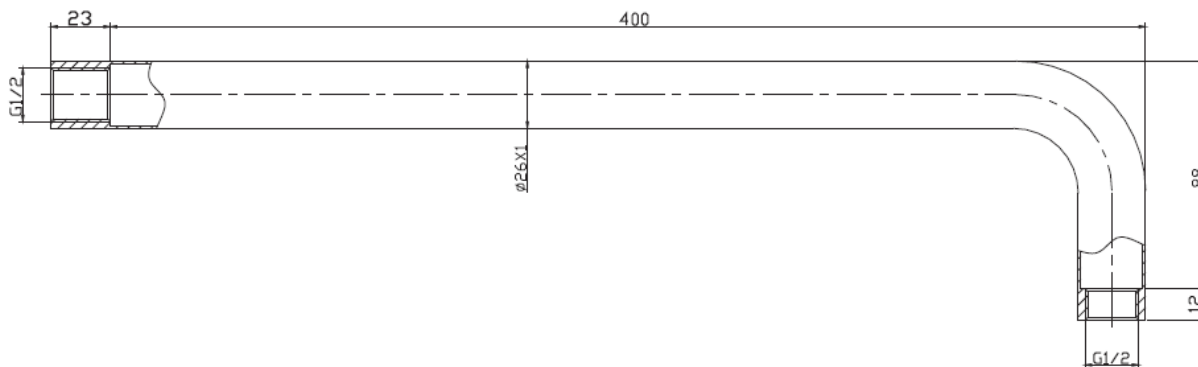

QUEENSLAND

Fortitude Valley

Shop 2, 826 Ann Street

Fortitude Valley QLD 4006

T 07 3852 6363

- Code: G0023
- 400mm Long
- Superior Quality
- DR Brass Construction
- Polished Chrome
- Australian Standard (SAI)
- AS/NZS 3718:2003