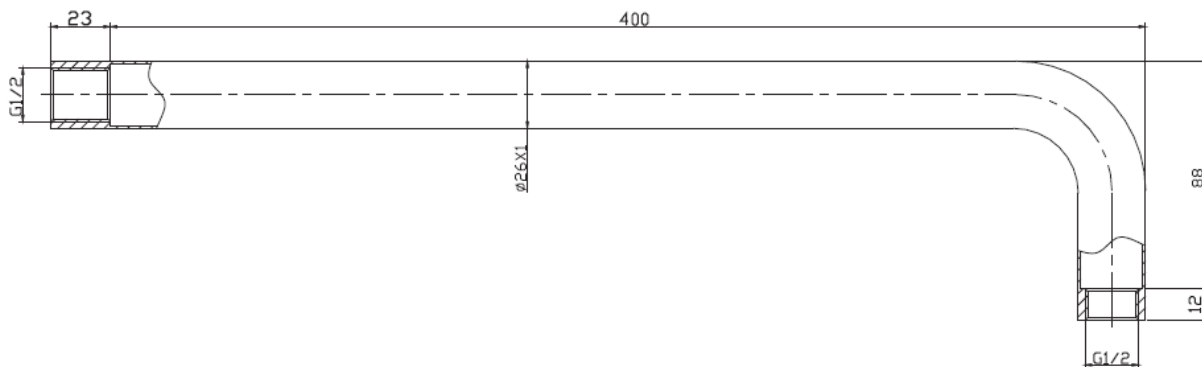

**motivo**

**SHOWER WALL ARM ROUND**

- Code: G0023MB
- 400mm Long
- Superior Quality
- DR Brass Construction
- Matt Black
- Australian Standard (SAI)
- AS/NZS 3718:2003

SYDNEY

Woollahra

163 Edgecliff Road

Woollahra NSW 2025