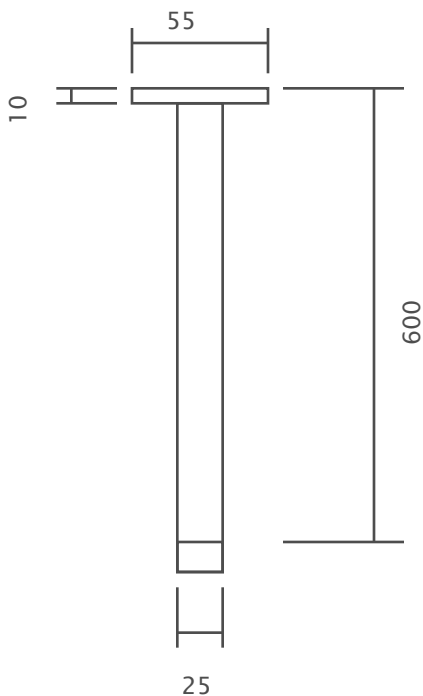

**motivo**

**CEILING RAIN SHOWER ARM ROUND**

- **Code: G0036**
- **Superior Quality**
- **DR Brass Construction**
- **Polished Chrome**
- **Australian Standard (SAI)**
- **AS/NZS 3718:2003**

SYDNEY

Woollahra