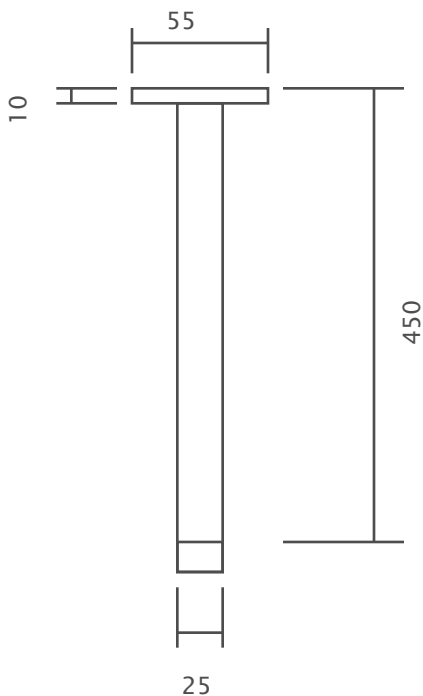

## CEILING RAIN SHOWER ARM ROUND

- Code: G0037
- Superior Quality
- DR Brass Construction
- Polished Chrome
- Australian Standard (SAI)
- AS/NZS 3718:2003

SYDNEY

Woollahra

163 Edgecliff Road

Woollahra NSW 2025