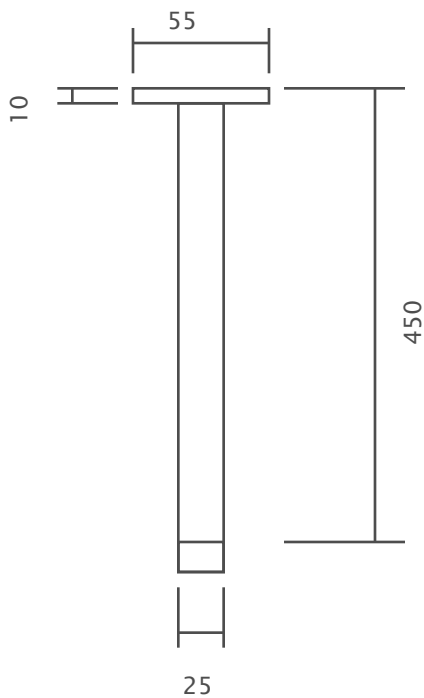

motivo

CEILING RAIN SHOWER ARM ROUND

SYDNEY

Woollahra

163 Edgecliff Road

Woollahra NSW 2025

T 02 9386 9809

Crows Nest

QUEENSLAND

Fortitude Valley

Shop 2, 826 Ann Street

Fortitude Valley QLD 4006

T 07 3852 6363

- **Code: G0037MB**
- **Superior Quality**
- **DR Brass Construction**
- **Matt Black**
- **Australian Standard (SAI)**
- **AS/NZS 3718:2003**