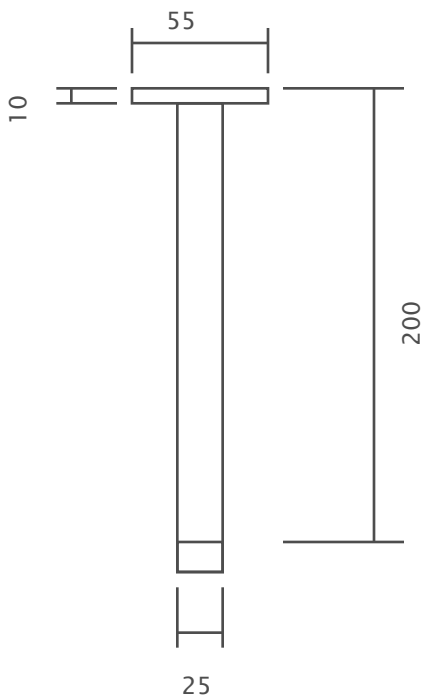

motivo

CEILING RAIN SHOWER ARM SQUARE

- Code: G0038
- Superior Quality
- DR Brass Construction
- Polished Chrome
- Australian Standard (SAI)
- AS/NZS 3718:2003

SYDNEY

Woollahra
163 Edgecliff Road
Woollahra NSW 2025
T 02 9386 9809