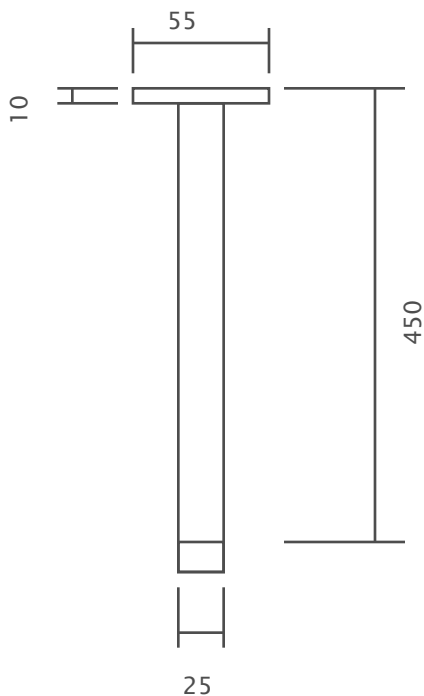

The last bastion of privacy, a space of peace and tranquillity, your Bathroom
Enjoy the look and feel of our European Bathroom fittings and fixtures.
Designed and made to the highest International and Australian standards.

motivo

CEILING RAIN SHOWER ARM SQUARE

SYDNEY

Woollahra
163 Edgecliff Road
Woollahra NSW 2025
T 02 9386 9809

Crows Nest

113A Willoughby Road
Crows Nest NSW 2065
T 02 9460 6111

MELBOURNE

Richmond
229 Swan Street
Richmond VIC 3121
T 03 9428 9996

QUEENSLAND

Fortitude Valley
Shop 2, 826 Ann Street
Fortitude Valley QLD 4006
T 07 3852 6363

- **Code: G0039**
- **Superior Quality**
- **DR Brass Construction**
- **Polished Chrome**
- **Australian Standard (SAI)**
- **AS/NZS 3718:2003**

WaterMark
LIC. WMKA00381
SAI GLOBAL

Australian
Standard

www.acsbathrooms.com.au