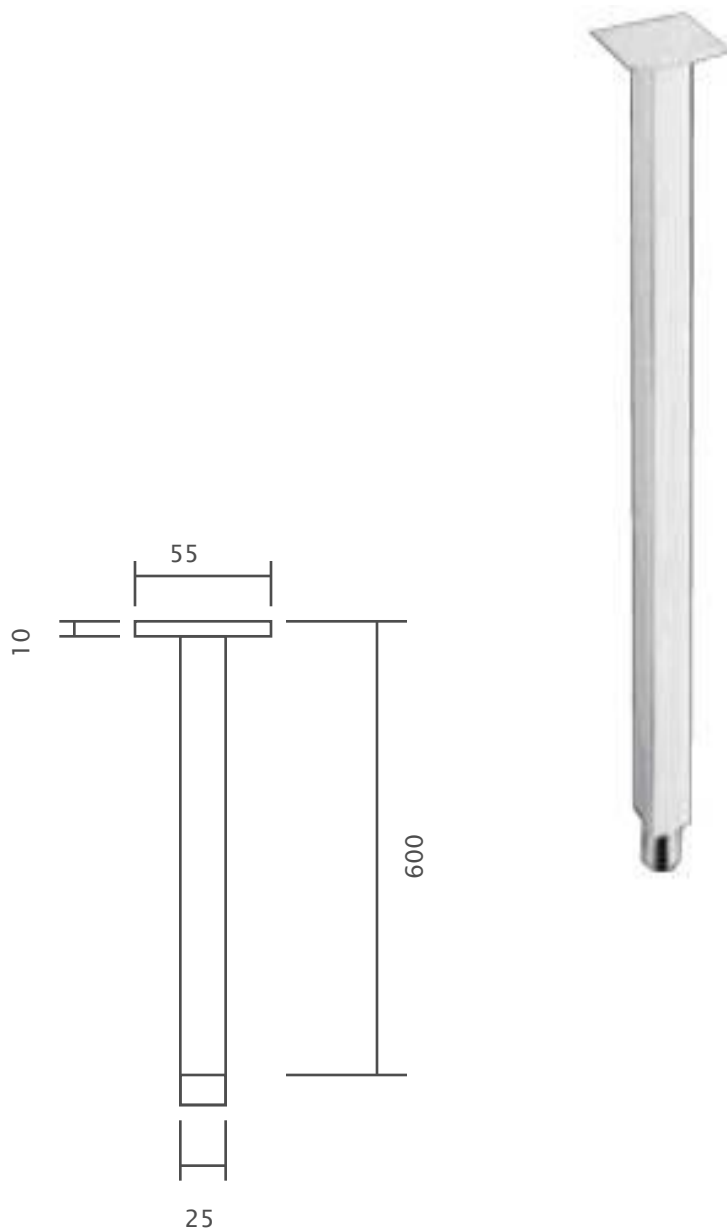

- Code: G0040
- Superior Quality
- DR Brass Construction
- Polished Chrome
- Australian Standard (SAI)
- AS/NZS 3718:2003