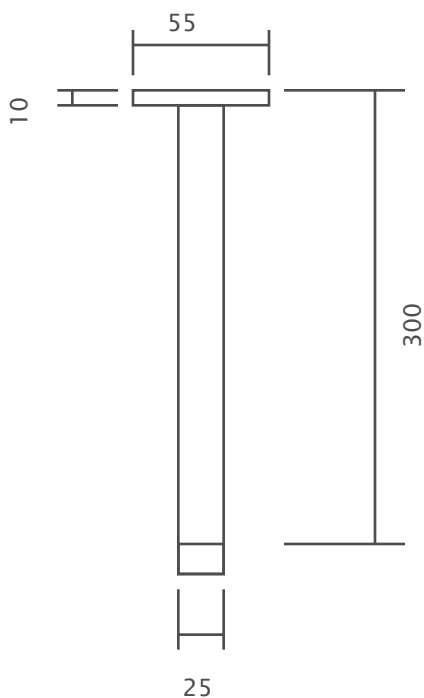

motivo

CEILING RAIN SHOWER ARM ROUND

- Code: G0041
- Superior Quality
- DR Brass Construction
- Polished Chrome
- Australian Standard (SAI)
- AS/NZS 3718:2003

SYDNEY

Woollahra

163 Edgecliff Road

Woollahra NSW 2025