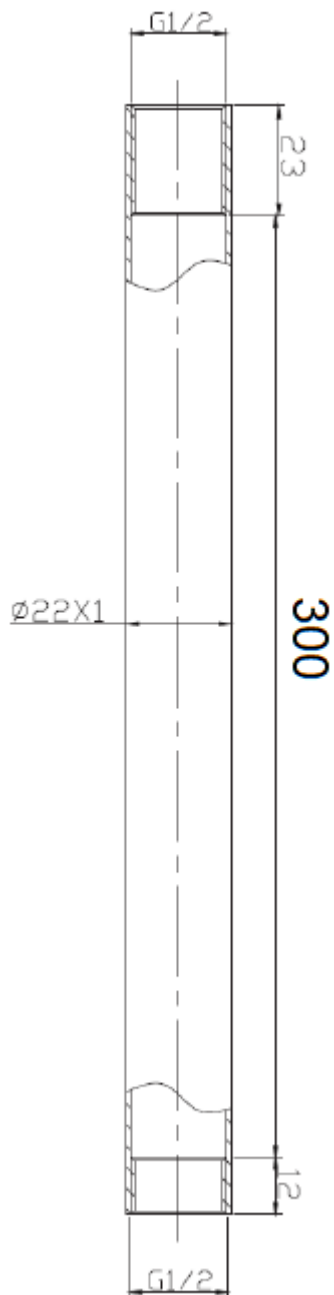

# MOTIVO<sup>®</sup>

•G0042BN Ceiling Arm 300mm - Round Brushed Nickel

- Code: G0042BN
- 300mm Long
- Superior Quality
- DR Brass Construction
- Brushed Nickel