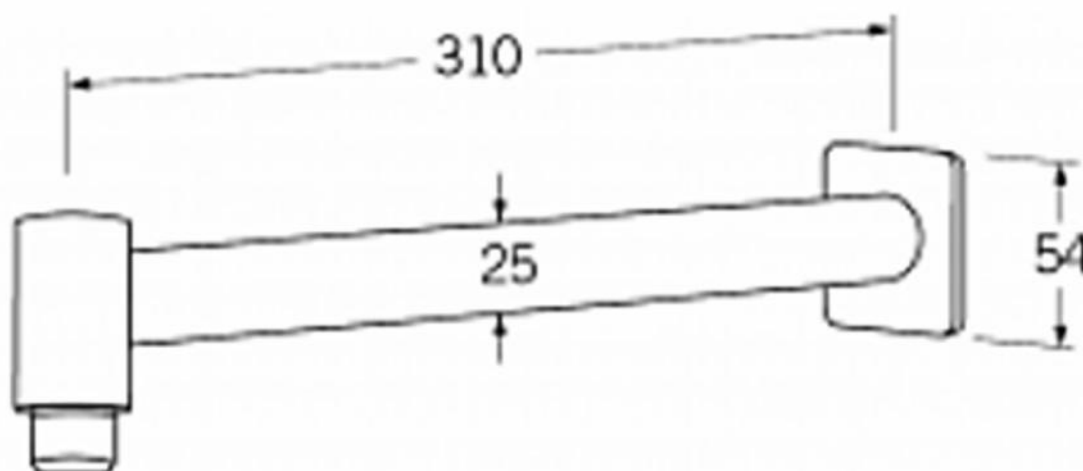

motivo

CEILING RAIN SHOWER ARM SQUARE

- Code: G0090MB
- Superior Quality
- DR Brass Construction
- Matt Black
- Australian Standard (SAI)
- AS/NZS 3718:2003