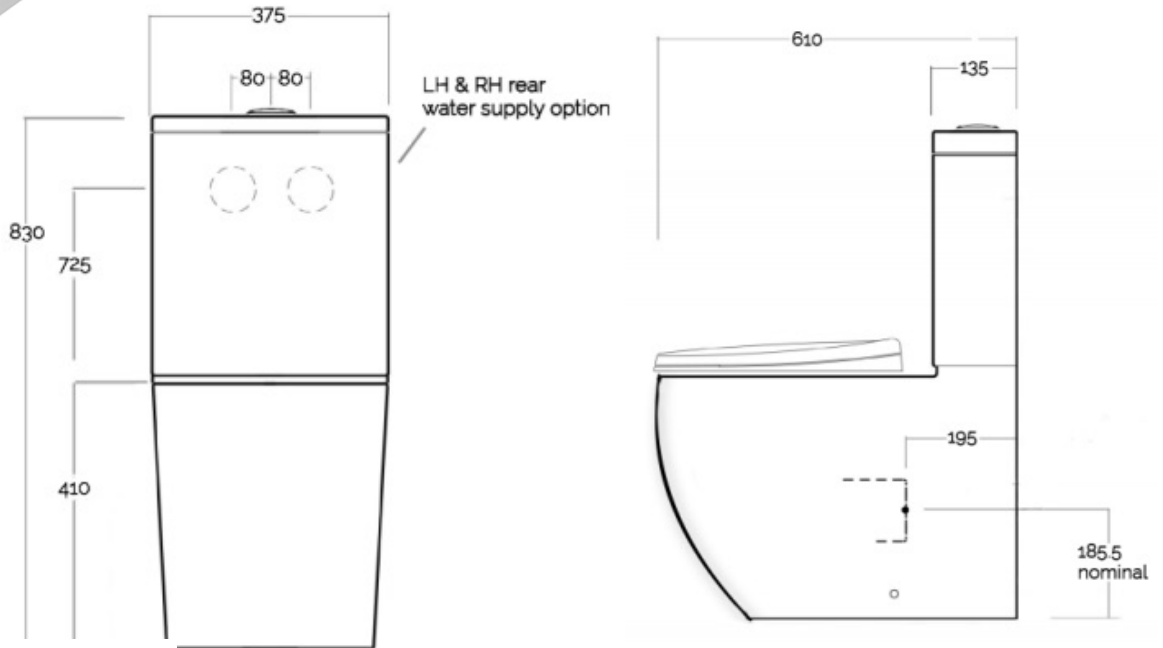

WER: 4 Star

Size: Projection 610 H 830 W 375

Water inlet: rear water inlet only

Waste: See separate sheet for the range of outlet options.

Flush: WMK 4.5/3 litres per flush nominal

Seat: Thin seat cover

Colour: White