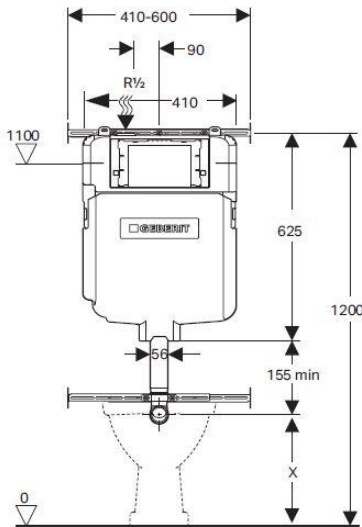

The last bastion of privacy, a space of peace and tranquillity, your Bathroom
Enjoy the look and feel of our European Bathroom fittings and fixtures.
Designed and made to the highest International and Australian standards.

Geberit GBT-01B In Wall Cistern

WELS Rating: 3 or 4 Star

Stud wall installation with floor mounted, wall-faced pans

SYDNEY

Woollahra

163 Edgecliff Road

Woollahra NSW 2025

T 02 9386 9809

Chatswood

Unit 36/28 Barcoo Street

Chatswood NSW 2067

T 02 9882 2044

MELBOURNE

Richmond

229 Swan Street

Richmond VIC 3121

T 03 9428 9996