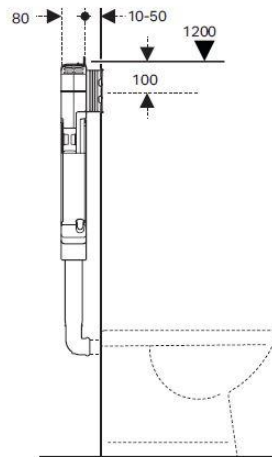

The last bastion of privacy, a space of peace and tranquillity, your Bathroom
Enjoy the look and feel of our European Bathroom fittings and fixtures.
Designed and made to the highest International and Australian standards.

Geberit GBT-01B In Wall Cistern

WELS Rating: 3 or 4 Star

Stud wall installation with floor mounted, wall-faced pans

SYDNEY

Woollahra

163 Edgecliff Road

Woollahra NSW 2025

T 02 9386 9809

Chatswood

Unit 36/28 Barcoo Street

Chatswood NSW 2067

T 02 9882 2044

MELBOURNE

Richmond

229 Swan Street

Richmond VIC 3121

T 03 9428 9996