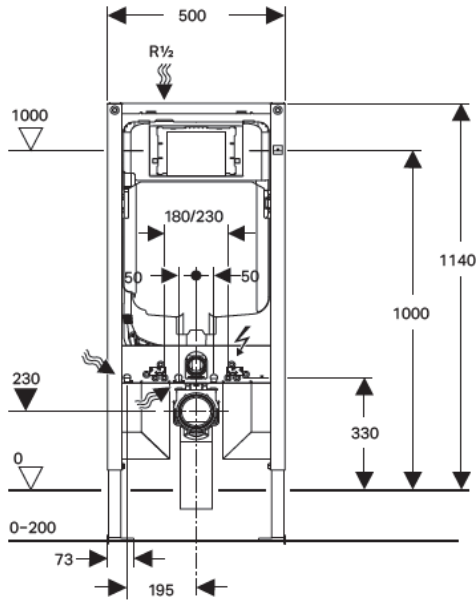

The last bastion of privacy, a space of peace and tranquillity, your Bathroom
Enjoy the look and feel of our European Bathroom fittings and fixtures.
Designed and made to the highest International and Australian standards.

Geberit GBT-01C In Wall Cistern

WELS Rating: 3 or 4 Star

Wall-hung WC installation

SYDNEY

Woollahra

163 Edgecliff Road

Woollahra NSW 2025

T 02 9386 9809

Chatswood

Unit 36/28 Barcoo Street

Chatswood NSW 2067

T 02 9882 2044

MELBOURNE

Richmond

229 Swan Street

Richmond VIC 3121

T 03 9428 9996