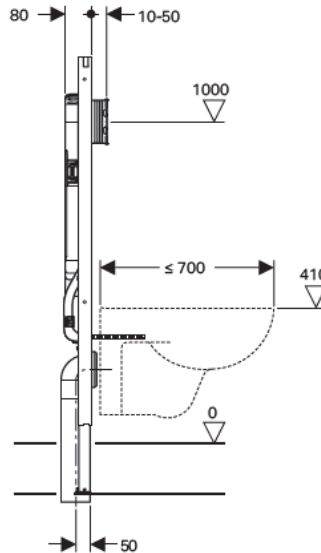

The last bastion of privacy, a space of peace and tranquillity, your Bathroom
Enjoy the look and feel of our European Bathroom fittings and fixtures.
Designed and made to the highest International and Australian standards.

Geberit GBT-01C In Wall Cistern

WELS Rating: 3 or 4 Star

Wall-hung WC installation

SYDNEY

Woollahra

163 Edgecliff Road

Woollahra NSW 2025

T 02 9386 9809

Chatswood

Unit 36/28 Barcoo Street

Chatswood NSW 2067

T 02 9882 2044

MELBOURNE

Richmond

229 Swan Street

Richmond VIC 3121

T 03 9428 9996