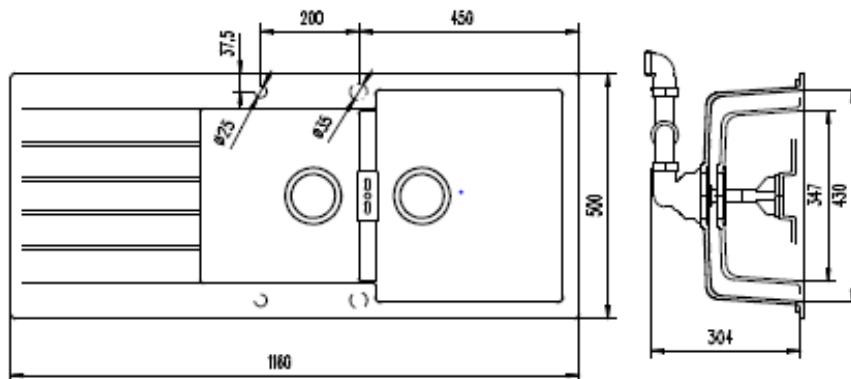

229 Swan Street

Richmond VIC 3121

T 03 9428 9996

SCHOCK NANOGRANITE SINK
1 & 3/4 BOWL
Overall Size – 1160W x 500D x 200H mm
Bowl Sizes: 378W x 430D x 195H mm &
324W x 347D x 170H mm

- Code: **GES-14A**
- **1 & 3/4 Bowl configuration**
- **Drop In/ Undermount Kitchen Sink**
- **Material - Reconstituted Stone**
- **Metallic Colour**
- **Australian Standard (SAI)**
- **AS/NZS 3718:2003**