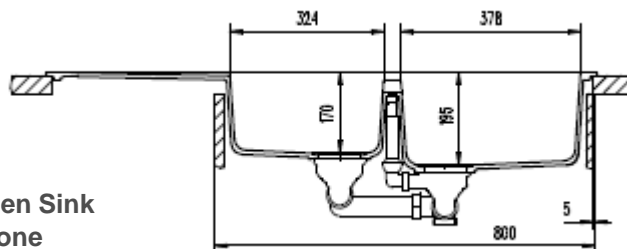

229 Swan Street

Richmond VIC 3121

T 03 9428 9996

SCHOCK NANOGRANITE SINK
1 & 3/4 BOWL
Overall Size – 1160W x 500D x 200H mm
Bowl Sizes: 378W x 430D x 195H mm &
324W x 347D x 170H mm

- Code: **GES-14A**
- **1 & 3/4 Bowl configuration**
- **Drop In/ Undermount Kitchen Sink**
- **Material - Reconstituted Stone**
- **Metallic Colour**
- **Australian Standard (SAI)**
- **AS/NZS 3718:2003**