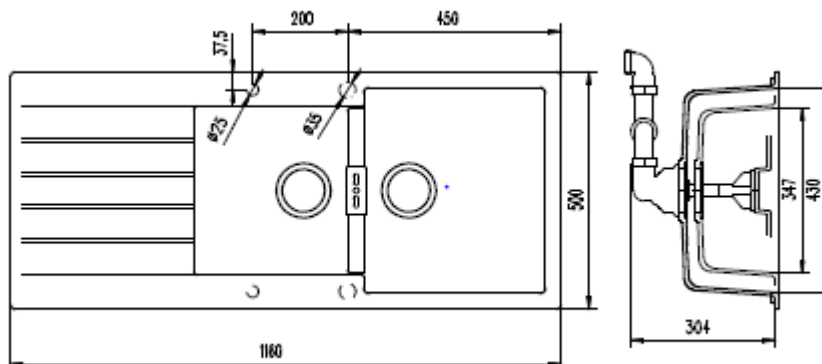

229 Swan Street

Richmond VIC 3121

T 03 9428 9996

SCHOCK NANOGRANITE SINK

1 & 3/4 BOWL

Overall Size – 1160W x 500D x 200H mm

Bowl Sizes: 378W x 430D x 195H mm &

324W x 347D x 170H mm

- Code: GES-14B
- 1 & 3/4 Bowl configuration
- Drop In/ Undermount Kitchen Sink
- Material - Reconstituted Stone
- Stone Colour
- Australian Standard (SAI)
- AS/NZS 3718:2003