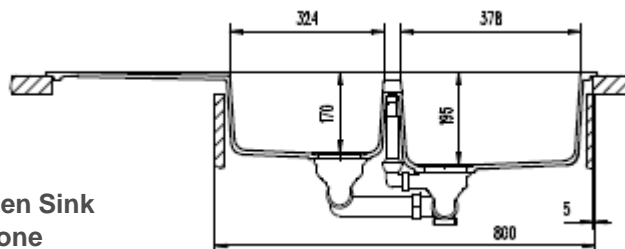

229 Swan Street

Richmond VIC 3121

T 03 9428 9996

SCHOCK NANOGRANITE SINK

1 & 3/4 BOWL

Overall Size – 1160W x 500D x 200H mm

Bowl Sizes: 378W x 430D x 195H mm &

324W x 347D x 170H mm

- Code: GES-14B
- 1 & 3/4 Bowl configuration
- Drop In/ Undermount Kitchen Sink
- Material - Reconstituted Stone
- Stone Colour
- Australian Standard (SAI)
- AS/NZS 3718:2003