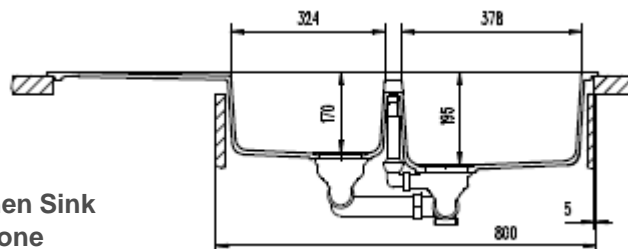

Richmond

229 Swan Street

Richmond VIC 3121

T 03 9428 9996

**SCHOCK NANOGRANITE SINK**

**1 & 3/4 BOWL**

**Overall Size – 1160W x 500D x 200H mm**

**Bowl Sizes: 378W x 430D x 195H mm &  
 324W x 347D x 170H mm**

- Code: GES-14C
- 1 & 3/4 Bowl configuration
- Drop In/ Undermount Kitchen Sink
- Material - Reconstituted Stone
- Polaris White Colour
- Australian Standard (SAI)
- AS/NZS 3718:2003