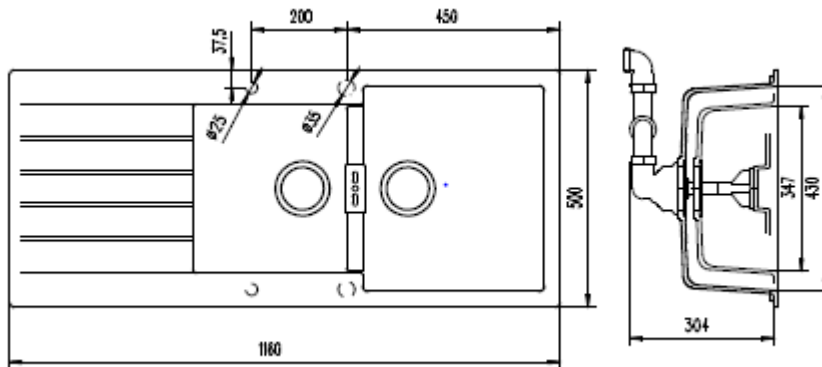

Richmond

229 Swan Street

Richmond VIC 3121

T 03 9428 9996

**SCHOCK NANOGRANITE SINK**

**1 & 3/4 BOWL**

**Overall Size – 1160W x 500D x 200H mm**

**Bowl Sizes: 378W x 430D x 195H mm &  
 324W x 347D x 170H mm**

- Code: GES-14C
- 1 & 3/4 Bowl configuration
- Drop In/ Undermount Kitchen Sink
- Material - Reconstituted Stone
- Polaris White Colour
- Australian Standard (SAI)
- AS/NZS 3718:2003