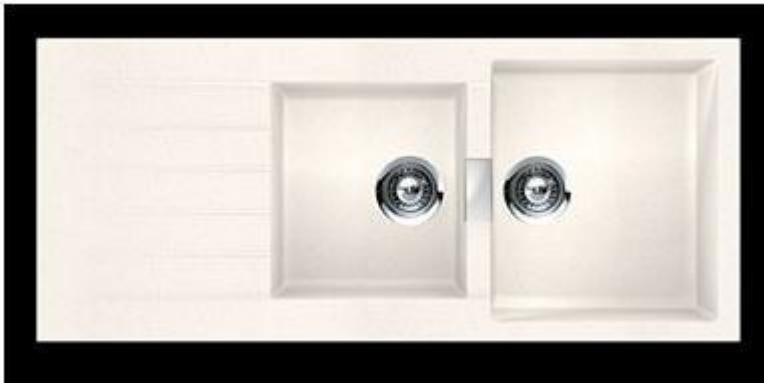

Richmond

229 Swan Street

Richmond VIC 3121

T 03 9428 9996

**SCHOCK NANOGRANITE SINK**

**1 & 3/4 BOWL**

**Overall Size – 1160W x 500D x 200H mm**

**Bowl Sizes: 378W x 430D x 195H mm &  
 324W x 347D x 170H mm**

- Code: GES-14C
- 1 & 3/4 Bowl configuration
- Drop In/ Undermount Kitchen Sink
- Material - Reconstituted Stone
- Polaris White Colour
- Australian Standard (SAI)
- AS/NZS 3718:2003