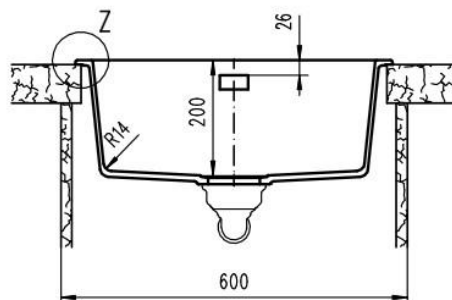

The heart of every home, your Kitchen  
Enjoy the look and feel of our European Kitchen fittings and fixtures.  
Designed and made to the highest International and Australian Standards.

**SCHOCK NANOGRANITE SINK  
LARGE SINGLE BOWL**  
Overall Size – 550W x 430D x 200H mm  
Bowl Sizes: 490W x 370D x 194D mm

- Code: GES-16A
- Large Single Bowl configuration
- Drop In/ Undermount Kitchen Sink
- Material - Reconstituted Stone
- Metallic Colour
- Australian Standard (SAI)
- AS/NZS 3718:2003