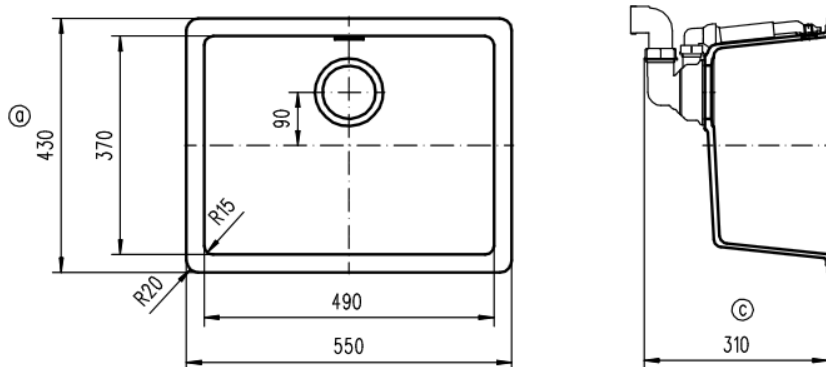

The heart of every home, your Kitchen  
Enjoy the look and feel of our European Kitchen fittings and fixtures.  
Designed and made to the highest International and Australian Standards.

**SCHOCK NANOGRANITE SINK  
LARGE SINGLE BOWL**  
Overall Size – 550W x 430D x 200H mm  
Bowl Sizes: 490W x 370D x 194D mm

- Code: GES-16A
- Large Single Bowl configuration
- Drop In/ Undermount Kitchen Sink
- Material - Reconstituted Stone
- Metallic Colour
- Australian Standard (SAI)
- AS/NZS 3718:2003