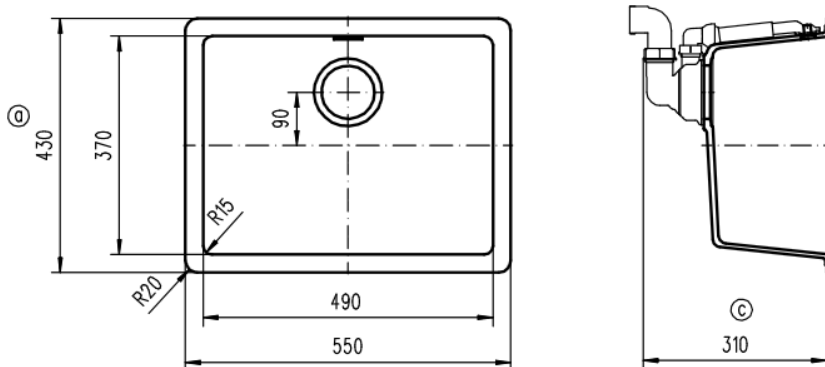

The heart of every home, your Kitchen  
Enjoy the look and feel of our European Kitchen fittings and fixtures.  
Designed and made to the highest International and Australian Standards.

**SCHOCK NANOGRANITE SINK  
LARGE SINGLE BOWL**  
Overall Size – 550W x 430D x 200H mm  
Bowl Sizes: 490W x 370D x 194D mm

- Code: GES-16B
- Large Single Bowl configuration
- Drop In/ Undermount Kitchen Sink
- Material - Reconstituted Stone
- Stone Colour
- Australian Standard (SAI)
- AS/NZS 3718:2003