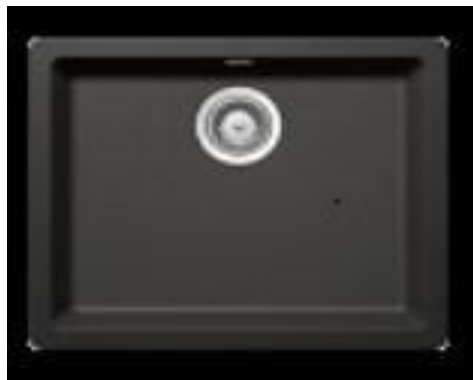

The heart of every home, your Kitchen  
Enjoy the look and feel of our European Kitchen fittings and fixtures.  
Designed and made to the highest International and Australian Standards.

**SCHOCK NANOGRANITE SINK  
LARGE SINGLE BOWL**  
Overall Size – 550W x 430D x 200H mm  
Bowl Sizes: 490W x 370D x 194D mm

- Code: GES-16B
- Large Single Bowl configuration
- Drop In/ Undermount Kitchen Sink
- Material - Reconstituted Stone
- Stone Colour
- Australian Standard (SAI)
- AS/NZS 3718:2003