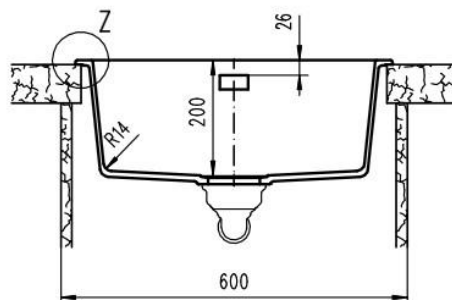

The heart of every home, your Kitchen  
Enjoy the look and feel of our European Kitchen fittings and fixtures.  
Designed and made to the highest International and Australian Standards.

**SCHOCK NANOGRANITE SINK  
LARGE SINGLE BOWL**  
Overall Size – 550W x 430D x 200H mm  
Bowl Sizes: 490W x 370D x 194D mm

- Code: GES-16B
- Large Single Bowl configuration
- Drop In/ Undermount Kitchen Sink
- Material - Reconstituted Stone
- Stone Colour
- Australian Standard (SAI)
- AS/NZS 3718:2003