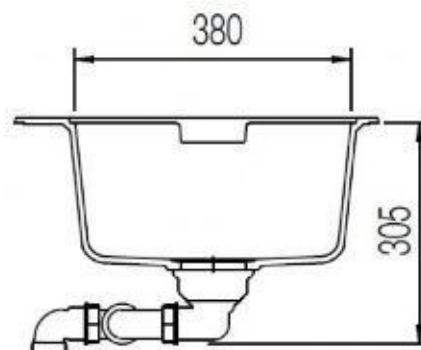

## SCHOCK NANOGRANITE SINK DOUBLE BOWL

Overall Size – 860W x 500D x 200H mm

Bowl Sizes: 387W x 380D x 195D mm &  
387W x 380D x 195D mm

- Code: GES-17B
- Double Bowl configuration
- Drop In/ Undermount Kitchen Sink
- Material - Reconstituted Stone
- Stone Colour
- Australian Standard (SAI)
- AS/NZS 3718:2003