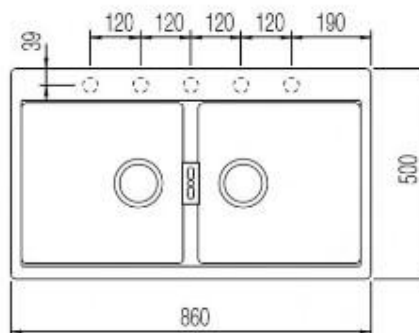

## SCHOCK NANOGRANITE SINK DOUBLE BOWL

Overall Size – 860W x 500D x 200H mm

Bowl Sizes: 387W x 380D x 195D mm &  
387W x 380D x 195D mm

- Code: GES-17B
- Double Bowl configuration
- Drop In/ Undermount Kitchen Sink
- Material - Reconstituted Stone
- Stone Colour
- Australian Standard (SAI)
- AS/NZS 3718:2003