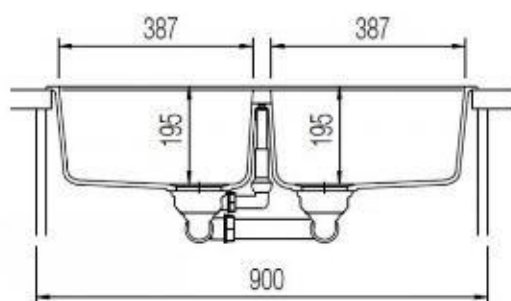

## SCHOCK NANOGRANITE SINK DOUBLE BOWL

Overall Size – 860W x 500D x 200H mm

Bowl Sizes: 387W x 380D x 195D mm &  
387W x 380D x 195D mm

- Code: GES-17B
- Double Bowl configuration
- Drop In/ Undermount Kitchen Sink
- Material - Reconstituted Stone
- Stone Colour
- Australian Standard (SAI)
- AS/NZS 3718:2003