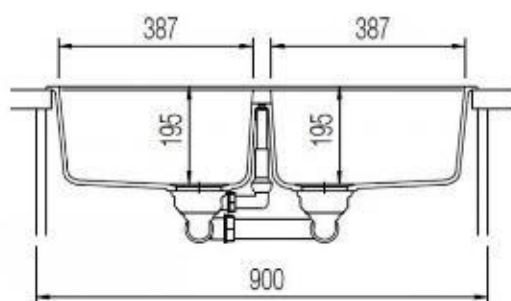

229 Swan Street

Richmond VIC 3121

T 03 9428 9996

SCHOCK NANOGRANITE SINK DOUBLE BOWL

Overall Size – 860W x 500D x 200H mm

Bowl Sizes: 387W x 380D x 195D mm &
387W x 380D x 195D mm

- Code: GES-17C
- Double Bowl configuration
- Drop In/ Undermount Kitchen Sink
- Material - Reconstituted Stone
- Polaris White Colour
- Australian Standard (SAI)
- AS/NZS 3718:2003