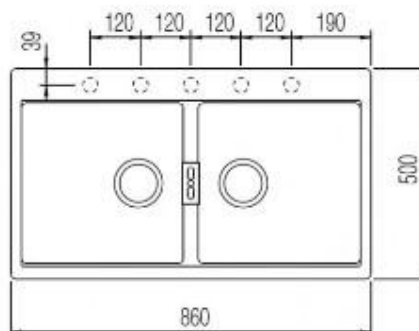

229 Swan Street

Richmond VIC 3121

T 03 9428 9996

SCHOCK NANOGRANITE SINK DOUBLE BOWL

Overall Size – 860W x 500D x 200H mm

Bowl Sizes: 387W x 380D x 195D mm &
387W x 380D x 195D mm

- Code: GES-17C
- Double Bowl configuration
- Drop In/ Undermount Kitchen Sink
- Material - Reconstituted Stone
- Polaris White Colour
- Australian Standard (SAI)
- AS/NZS 3718:2003