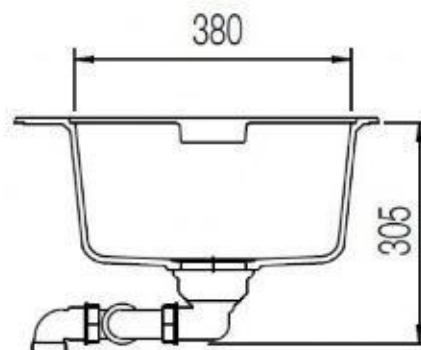

229 Swan Street

Richmond VIC 3121

T 03 9428 9996

SCHOCK NANOGRANITE SINK DOUBLE BOWL

Overall Size – 860W x 500D x 200H mm

Bowl Sizes: 387W x 380D x 195D mm &
387W x 380D x 195D mm

- Code: GES-17C
- Double Bowl configuration
- Drop In/ Undermount Kitchen Sink
- Material - Reconstituted Stone
- Polaris White Colour
- Australian Standard (SAI)
- AS/NZS 3718:2003