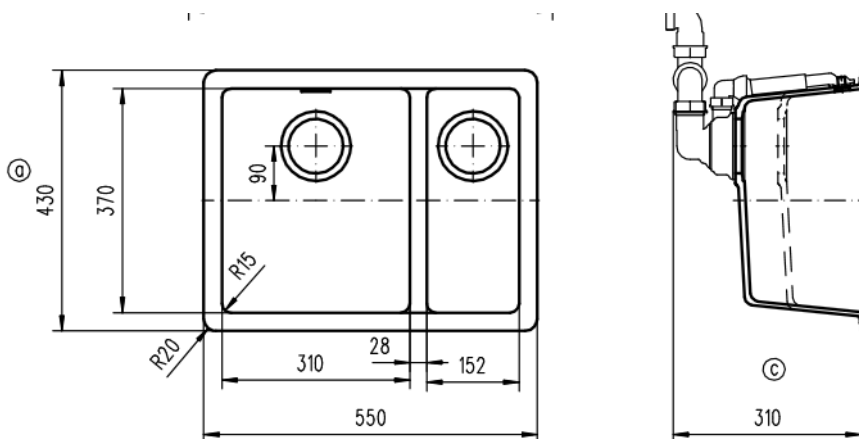

229 Swan Street

Richmond VIC 3121

T 03 9428 9996

**SCHOCK NANOGRANITE SINK
 1 & 1/3 BOWL**

Overall Size – 550W x 430D x 205H mm

**Bowl Sizes: 310W x 370D x 200H mm &
 152W x 370WDx 130H mm**

- Code: GES-18A
- 1 & 1/3 Bowl configuration
- Drop In/ Undermount Kitchen Sink
- Material - Reconstituted Stone
- Metallic Colour
- Australian Standard (SAI)
- AS/NZS 3718:2003