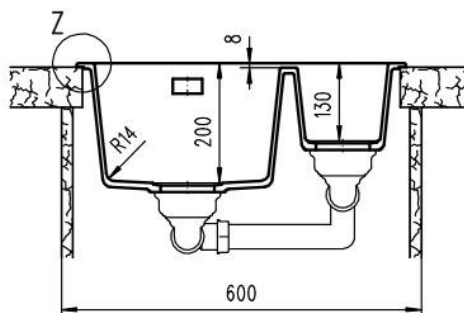

229 Swan Street

Richmond VIC 3121

T 03 9428 9996

**SCHOCK NANOGRANITE SINK
 1 & 1/3 BOWL**

Overall Size – 550W x 430D x 205H mm

**Bowl Sizes: 310W x 370D x 200H mm &
 152W x 370WDx 130H mm**

- Code: GES-18A
- 1 & 1/3 Bowl configuration
- Drop In/ Undermount Kitchen Sink
- Material - Reconstituted Stone
- Metallic Colour
- Australian Standard (SAI)
- AS/NZS 3718:2003