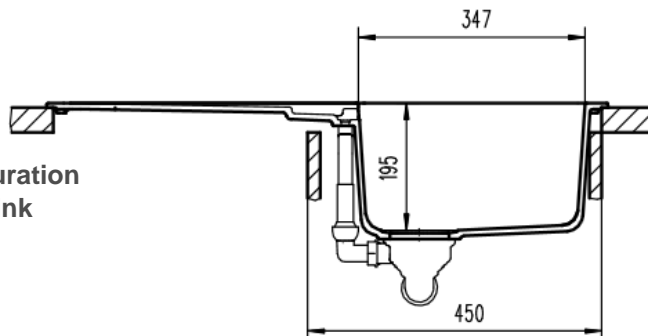

229 Swan Street

Richmond VIC 3121

T 03 9428 9996

**SCHOCK NANOGRANITE SINK
SINGLE BOWL AND DRAINER**
Overall Size – 860W x 500D x 200H mm
Bowl Sizes: 347L x 430W x 195D mm

- Code: GES-19B
- Single Bowl and Drainer configuration
- Drop In/ Undermount Kitchen Sink
- Material - Reconstituted Stone
- Stone Colour
- Australian Standard (SAI)
- AS/NZS 3718:2003