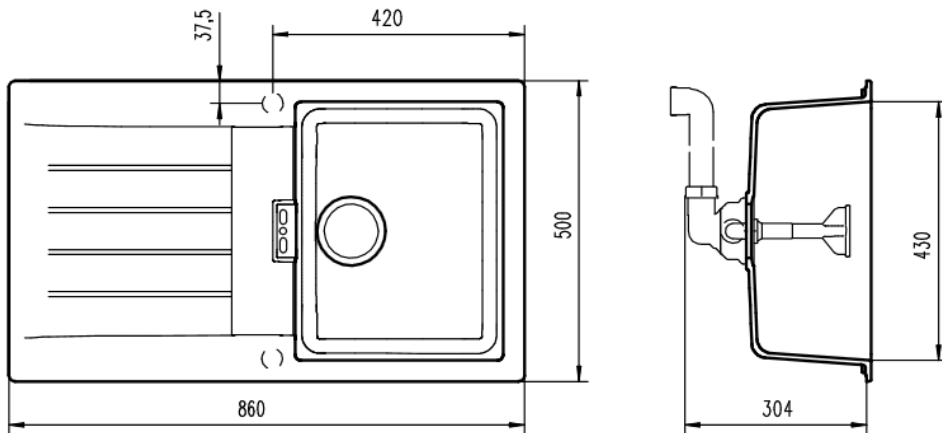

229 Swan Street

Richmond VIC 3121

T 03 9428 9996

**SCHOCK NANOGRANITE SINK
SINGLE BOWL AND DRAINER**
Overall Size – 860W x 500D x 200H mm
Bowl Sizes: 347L x 430W x 195D mm

- Code: GES-19B
- Single Bowl and Drainer configuration
- Drop In/ Undermount Kitchen Sink
- Material - Reconstituted Stone
- Stone Colour
- Australian Standard (SAI)
- AS/NZS 3718:2003