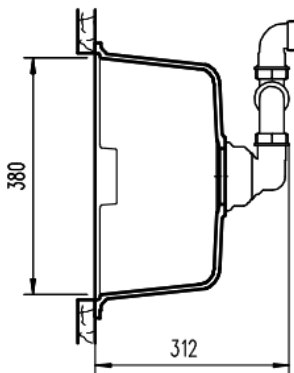

Chatswood
 Unit 36/28 Barcoo Street
 Chatswood NSW 2067
 T 02 9882 2044

MELBOURNE
 Richmond
 229 Swan Street
 Richmond VIC 3121
 T 03 9428 9996

SCHOCK NANOGRANITE SINK
UNDERMOUNT DOUBLE BOWL
Overall Size – 860L x 442W mm
Bowl Sizes: 387L x 380W x 195D mm &
387L x 380W x 195D mm

- Code: GES-67A
- Undermount Double Bowl configuration
- Undermount Kitchen Sink
- Material - Reconstituted Stone
- Metallic Colour
- Australian Standard (SAI)
- AS/NZS 3718:2003