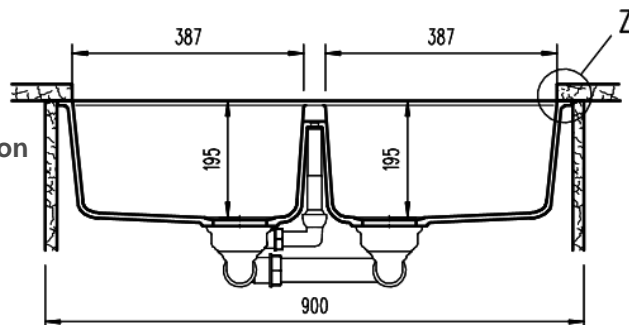

Chatswood
 Unit 36/28 Barcoo Street
 Chatswood NSW 2067
 T 02 9882 2044

MELBOURNE
 Richmond
 229 Swan Street
 Richmond VIC 3121
 T 03 9428 9996

SCHOCK NANOGRANITE SINK
UNDERMOUNT DOUBLE BOWL
Overall Size – 860L x 442W mm
Bowl Sizes: 387L x 380W x 195D mm &
387L x 380W x 195D mm

- Code: GES-67A
- Undermount Double Bowl configuration
- Undermount Kitchen Sink
- Material - Reconstituted Stone
- Metallic Colour
- Australian Standard (SAI)
- AS/NZS 3718:2003