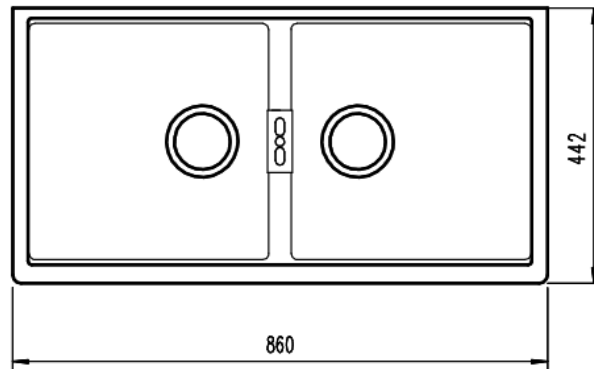

Chatswood
 Unit 36/28 Barcoo Street
 Chatswood NSW 2067
 T 02 9882 2044

MELBOURNE
 Richmond
 229 Swan Street
 Richmond VIC 3121
 T 03 9428 9996

SCHOCK NANOGRANITE SINK
UNDERMOUNT DOUBLE BOWL
Overall Size – 860L x 442W mm
Bowl Sizes: 387L x 380W x 195D mm &
387L x 380W x 195D mm

- Code: GES-67A
- Undermount Double Bowl configuration
- Undermount Kitchen Sink
- Material - Reconstituted Stone
- Metallic Colour
- Australian Standard (SAI)
- AS/NZS 3718:2003