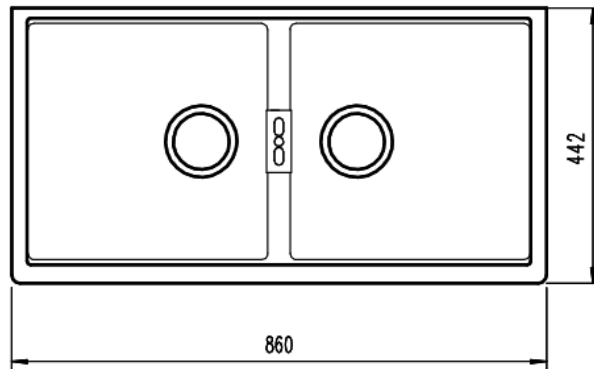

Chatswood
 Unit 36/28 Barcoo Street
 Chatswood NSW 2067
 T 02 9882 2044

MELBOURNE
 Richmond
 229 Swan Street
 Richmond VIC 3121
 T 03 9428 9996

SCHOCK NANOGRANITE SINK
UNDERMOUNT DOUBLE BOWL Overall
Size – 860W x 442D x 200H mm
Bowl Sizes: 387W x 380D x 195H mm &
387W x 380D x 195H mm

- Code: **GES-67C**
- **Undermount Double Bowl configuration**
- **Drop In/ Undermount Kitchen Sink**
- **Material - Reconstituted Stone**
- **Polaris White Colour**
- **Australian Standard (SAI)**
- **AS/NZS 3718:2003**