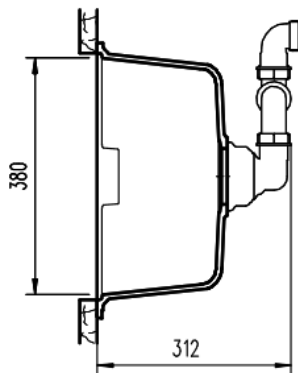

Chatswood
 Unit 36/28 Barcoo Street
 Chatswood NSW 2067
 T 02 9882 2044

MELBOURNE
 Richmond
 229 Swan Street
 Richmond VIC 3121
 T 03 9428 9996

SCHOCK NANOGRANITE SINK
UNDERMOUNT DOUBLE BOWL Overall
Size – 860W x 442D x 200H mm
Bowl Sizes: 387W x 380D x 195H mm &
387W x 380D x 195H mm

- Code: **GES-67C**
- **Undermount Double Bowl configuration**
- **Drop In/ Undermount Kitchen Sink**
- **Material - Reconstituted Stone**
- **Polaris White Colour**
- **Australian Standard (SAI)**
- **AS/NZS 3718:2003**