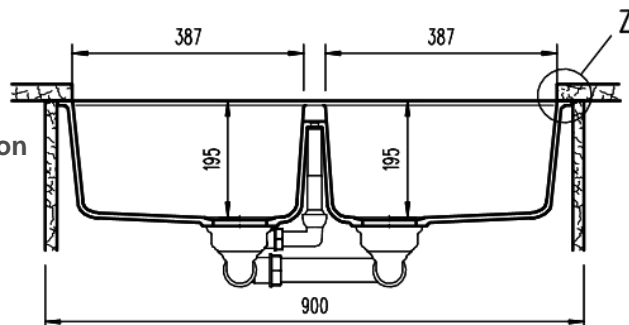

Chatswood
 Unit 36/28 Barcoo Street
 Chatswood NSW 2067
 T 02 9882 2044

MELBOURNE
 Richmond
 229 Swan Street
 Richmond VIC 3121
 T 03 9428 9996

SCHOCK NANOGRANITE SINK
UNDERMOUNT DOUBLE BOWL Overall
Size – 860W x 442D x 200H mm
Bowl Sizes: 387W x 380D x 195H mm &
387W x 380D x 195H mm

- Code: **GES-67C**
- **Undermount Double Bowl configuration**
- **Drop In/ Undermount Kitchen Sink**
- **Material - Reconstituted Stone**
- **Polaris White Colour**
- **Australian Standard (SAI)**
- **AS/NZS 3718:2003**