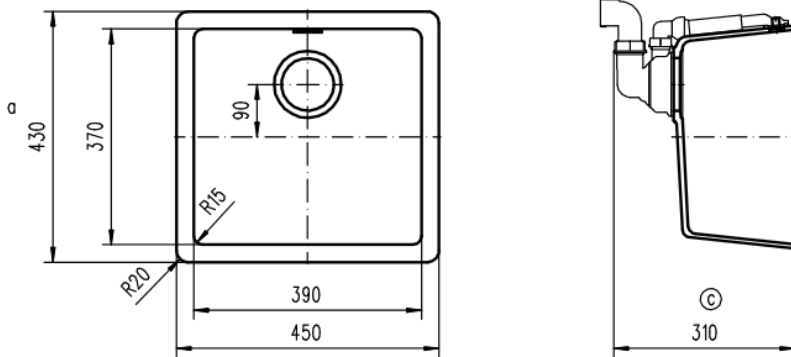

- Code: GES-68A
- Undermount Single Bowl configuration
- Drop In/ Undermount Kitchen Sink
- Material - Reconstituted Stone
- Metallic Colour
- Australian Standard (SAI)
- AS/NZS 3718:2003

www.acsbathrooms.com.au