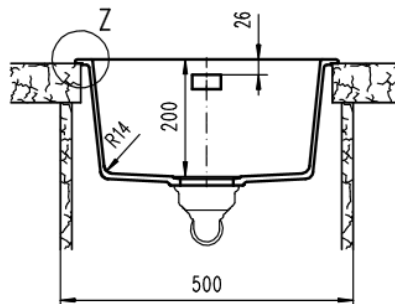

- Code: GES-68A
- Undermount Single Bowl configuration
- Drop In/ Undermount Kitchen Sink
- Material - Reconstituted Stone
- Metallic Colour
- Australian Standard (SAI)
- AS/NZS 3718:2003

www.acsbathrooms.com.au