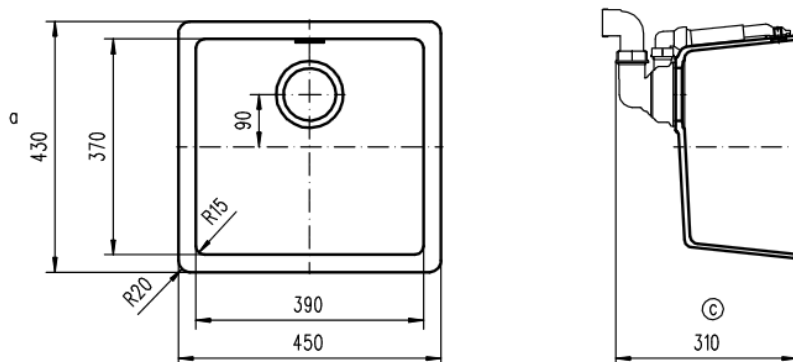

The heart of every home, your Kitchen
Enjoy the look and feel of our European Kitchen fittings and fixtures.
Designed and made to the highest International and Australian Standards.

**SCHOCK NANOGRANITE SINK
UNDERMOUNT SINGLE BOWL
Overall Size – 450W x 430D x 200H mm
Bowl Sizes: 390W x 370D x 200H mm**

T 02 9882 2044

MELBOURNE

Richmond

229 Swan Street

Richmond VIC 3121

T 03 9428 9996

- Code: **GES-68B**
- Undermount Single Bowl configuration
- Drop In/ Undermount Kitchen Sink
- Material - Reconstituted Stone
- Stone Colour
- Australian Standard (SAI)
- AS/NZS 3718:2003