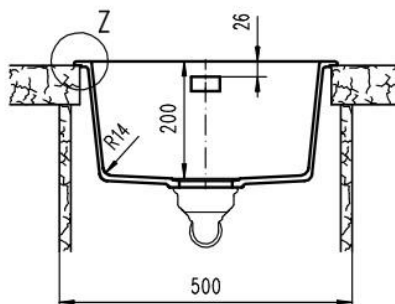

The heart of every home, your Kitchen
Enjoy the look and feel of our European Kitchen fittings and fixtures.
Designed and made to the highest International and Australian Standards.

**SCHOCK NANOGRANITE SINK
UNDERMOUNT SINGLE BOWL
Overall Size – 450W x 430D x 200H mm
Bowl Sizes: 390W x 370D x 200H mm**

T 02 9882 2044

MELBOURNE

Richmond

229 Swan Street

Richmond VIC 3121

T 03 9428 9996

- Code: **GES-68B**
- Undermount Single Bowl configuration
- Drop In/ Undermount Kitchen Sink
- Material - Reconstituted Stone
- Stone Colour
- Australian Standard (SAI)
- AS/NZS 3718:2003