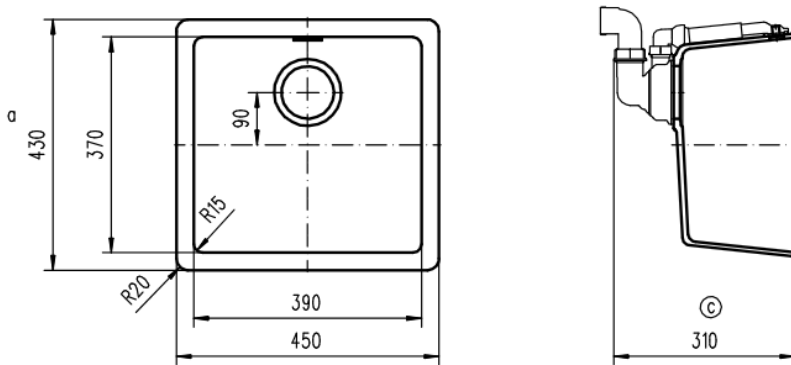

**SCHOCK NANOGRANITE SINK
UNDERMOUNT SINGLE BOWL
Overall Size – 430L x 450W mm
Bowl Sizes: 370L x 390W x 200D mm**

SYDNEY
Woollahra
163 Edgecliff Road
Woollahra NSW 2025
T 02 9386 9809

Chatswood
Unit 36/28 Barcoo Street
Chatswood NSW 2067
T 02 9882 2044

MELBOURNE
Richmond
229 Swan Street
Richmond VIC 3121
T 03 9428 9996