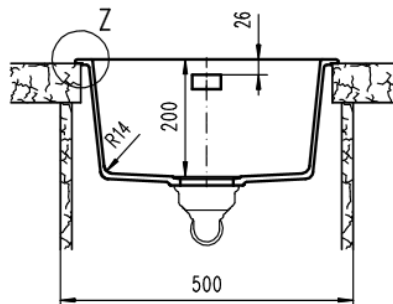

**SCHOCK NANOGRANITE SINK
UNDERMOUNT SINGLE BOWL
Overall Size – 430L x 450W mm
Bowl Sizes: 370L x 390W x 200D mm**

SYDNEY
Woollahra
163 Edgecliff Road
Woollahra NSW 2025
T 02 9386 9809

Chatswood
Unit 36/28 Barcoo Street
Chatswood NSW 2067
T 02 9882 2044

MELBOURNE
Richmond
229 Swan Street
Richmond VIC 3121
T 03 9428 9996