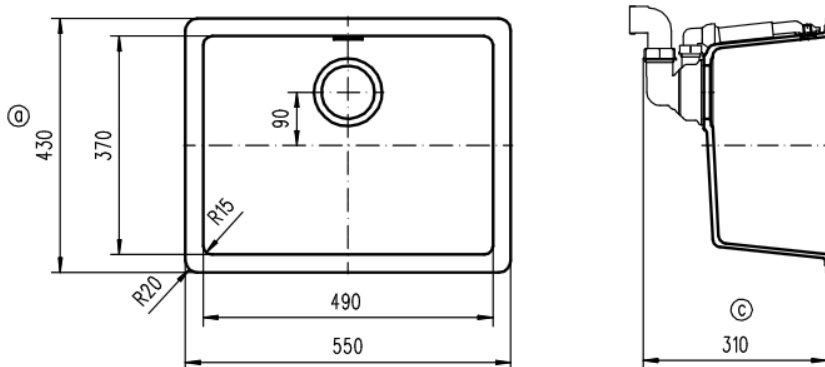

The heart of every home, your Kitchen
Enjoy the look and feel of our European Kitchen fittings and fixtures.
Designed and made to the highest International and Australian Standards.

SCHOCK NANOGRANITE SINK
UNDERMOUNT LARGE SINGLE BOWL
Overall Size – 550W x 430D x 200H mm
Bowl Sizes: 490W x 370D x 195H mm

- Code: GES-69A
- Undermount Large Single Bowl configuration
- Drop In/ Undermount Kitchen Sink
- Material - Reconstituted Stone
- Metallic Colour
- Australian Standard (SAI)
- AS/NZS 3718:2003