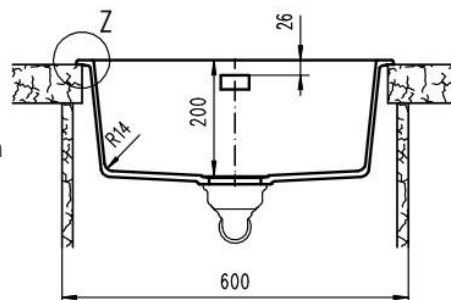

The heart of every home, your Kitchen
Enjoy the look and feel of our European Kitchen fittings and fixtures.
Designed and made to the highest International and Australian Standards.

SCHOCK NANOGRANITE SINK
UNDERMOUNT LARGE SINGLE BOWL
Overall Size – 550W x 430D x 200H mm
Bowl Sizes: 490W x 370D x 195H mm

- Code: GES-69A
- Undermount Large Single Bowl configuration
- Drop In/ Undermount Kitchen Sink
- Material - Reconstituted Stone
- Metallic Colour
- Australian Standard (SAI)
- AS/NZS 3718:2003