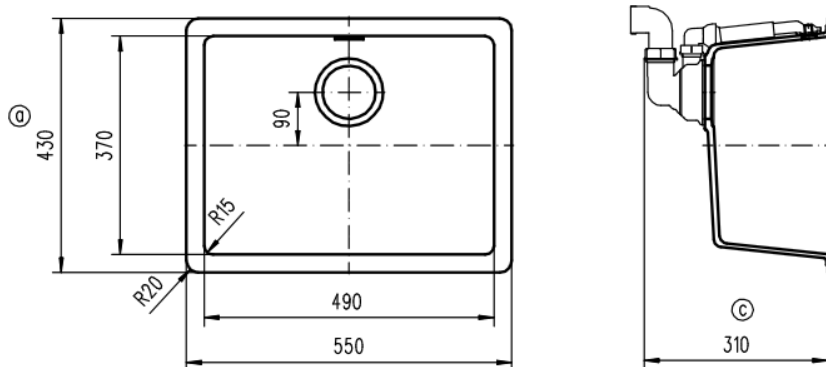

229 Swan Street

Richmond VIC 3121

T 03 9428 9996

SCHOCK NANOGRANITE SINK
UNDERMOUNT LARGE SINGLE BOWL
Overall Size – 550W x 430D x 200H mm
Bowl Sizes: 490W x 370D x 195H mm

- Code: **GES-69C**
- **Undermount Large Single Bowl configuration**
- **Drop In/ Undermount Kitchen Sink**
- **Material - Reconstituted Stone**
- **Polaris White Colour**
- **Australian Standard (SAI)**
- **AS/NZS 3718:2003**