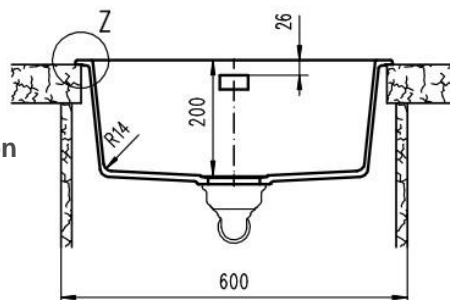

229 Swan Street

Richmond VIC 3121

T 03 9428 9996

SCHOCK NANOGRANITE SINK
UNDERMOUNT LARGE SINGLE BOWL
Overall Size – 550W x 430D x 200H mm
Bowl Sizes: 490W x 370D x 195H mm

- Code: **GES-69C**
- **Undermount Large Single Bowl configuration**
- **Drop In/ Undermount Kitchen Sink**
- **Material - Reconstituted Stone**
- **Polaris White Colour**
- **Australian Standard (SAI)**
- **AS/NZS 3718:2003**