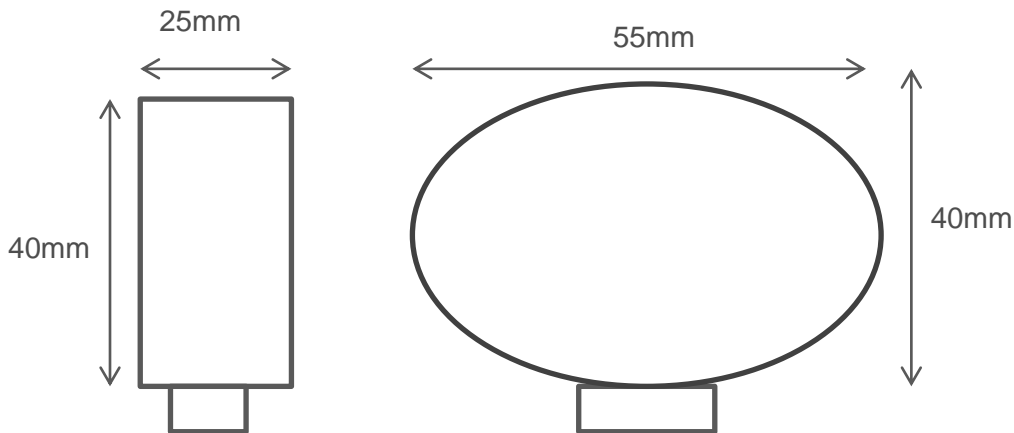

motivo

RAIL SHOWER ELBOW - OVAL

- Code: HR12
- Rail Shower Elbow
- Superior Quality
- DR Brass Construction
- Polished Chrome
- WELS Approved
- Australian Standard (SAI)
- AS/NZS 3718:2003

SYDNEY
Woollahra
163 Edgecliff Road
Woollahra NSW 2025
T 02 9386 9809