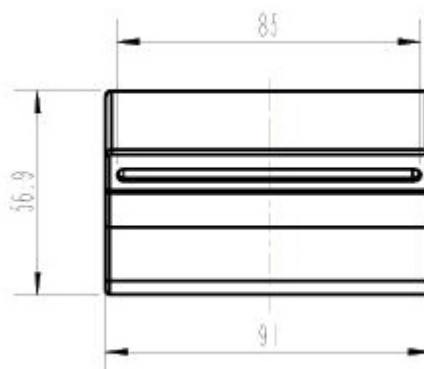

QUEENSLAND
Fortitude Valley
Shop 2, 826 Ann Street
Fortitude Valley QLD 4006
T 07 3852 6363

HR23 SHEET FLOW SPOUT

- Code: HR23
- 193MM Spout
- Superior European Design
- Quality DR Brass Construction
- Polished Chrome
- Australian Standard (SAI)
- AS/NZS 3718:2003