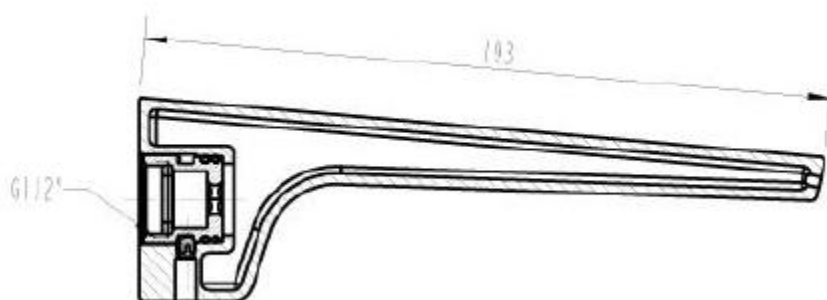

QUEENSLAND
Fortitude Valley
Shop 2, 826 Ann Street
Fortitude Valley QLD 4006
T 07 3852 6363

HR23 SHEET FLOW SPOUT

- Code: HR23
- 193MM Spout
- Superior European Design
- Quality DR Brass Construction
- Polished Chrome
- Australian Standard (SAI)
- AS/NZS 3718:2003