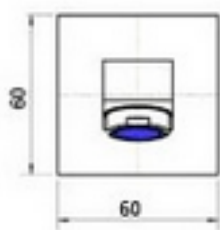

HR25 Square Swivel Bath Spout

- Code: HR25
- 254MM Swivel Spout
- Superior European Design
- Quality DR Brass Construction
- Polished Chrome
- Australian Standard (SAI)
- AS/NZS 3718:2003

SYDNEY

Woollahra