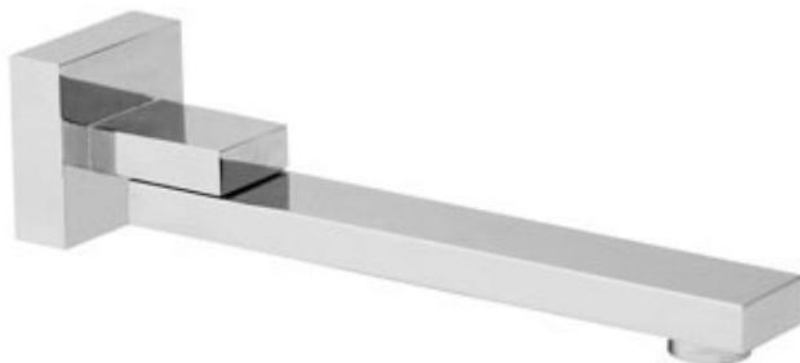

The last bastion of privacy, a space of peace and tranquillity, your Bathroom
Enjoy the look and feel of our European Bathroom fittings and fixtures.
Designed and made to the highest International and Australian standards.

HR25 Square Swivel Bath Spout

- Code: HR25
- 254MM Swivel Spout
- Superior European Design
- Quality DR Brass Construction
- Polished Chrome
- Australian Standard (SAI)
- AS/NZS 3718:2003

SYDNEY

Woollahra