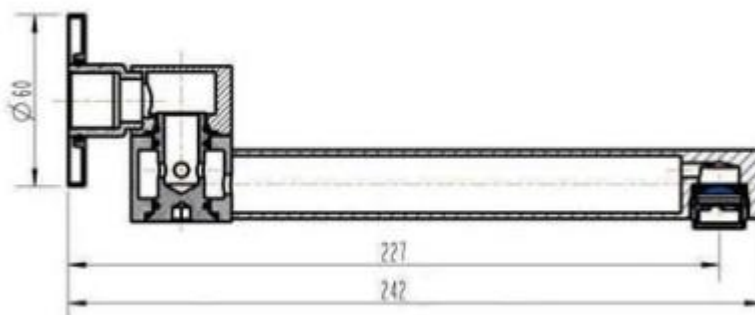

Fortitude Valley

Shop 2, 826 Ann Street

Fortitude Valley QLD 4006

T 07 3852 6363

- Code: HR26
- 242MM Swivel Spout
- Superior European Design
- Quality DR Brass Construction
- Polished Chrome
- Australian Standard (SAI)
- AS/NZS 3718:2003