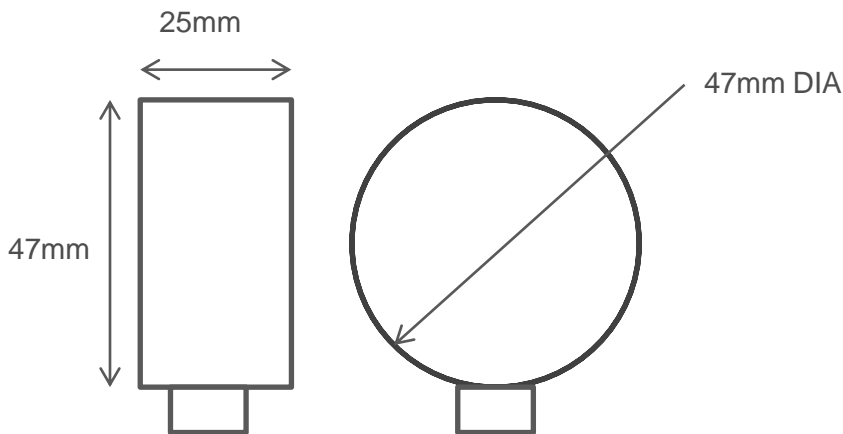

motivo

RAIL SHOWER ELBOW - ROUND

SYDNEY

Woollahra

163 Edgecliff Road

Woollahra NSW 2025

T 02 9386 9809

Chatswood

- Code: HR8
- Rail Shower Elbow
- Superior Quality
- DR Brass Construction
- Polished Chrome
- WELS Approved
- Australian Standard (SAI)
- AS/NZS 3718:2003